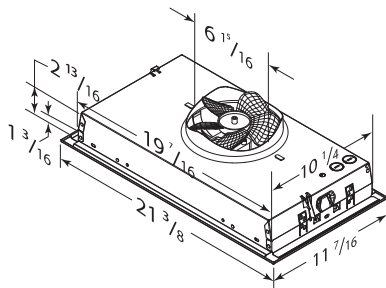

Shown with optional LB30SS liner

PM300SS

STAINLESS  
21-2/5"  
PM300SS

**Ideal for custom range hood applications,** this three-speed powerpack insert protects cabinetry with an optional stainless steel liner while providing 300 MAX Blower CFM.

### SPECIFICATIONS

Width	MAX Blower CFM*	Blower	Sones†	Volts	Amps	Duct
21-3/8"	300	Internal	3.0	120	2.3	7" RD

\* MAX Blower CFM indicates hood blower performance in open air. Find HVI rated performance for this model in the product specification sheet at Broan-NuTone.com