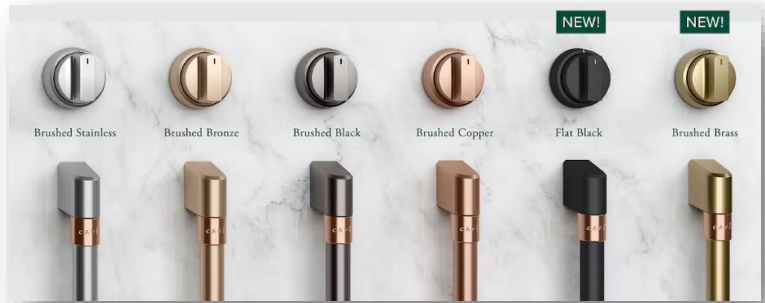

CAFÉ

THE CUSTOMIZABLE PROFESSIONAL COLLECTION

Café's Customizable Professional Collection allows you to set the canvas with either Matte White, Matte Black or Stainless appliance finishes, then personalize by choosing from six distinct handle/knob hardware options, allowing you to reflect your style.

Matte White

Matte Black

Stainless Steel

Matte White + Brushed Bronze Hardware, standard

Optional Hardware Choices: Brushed Brass, Flat Black, Brushed Stainless, Brushed Black, Brushed Copper

Matte White

Brushed Bronze

Matte Black + Brushed Stainless Hardware, standard

Optional Hardware Choices: Brushed Brass, Flat Black, Brushed Bronze, Brushed Black, Brushed Copper

Matte Black

Brushed Stainless

Stainless Steel + Brushed Stainless Hardware, standard

Optional Hardware Choices: Brushed Brass, Flat Black, Brushed Bronze, Brushed Black, Brushed Copper

Stainless Steel

Brushed Stainless