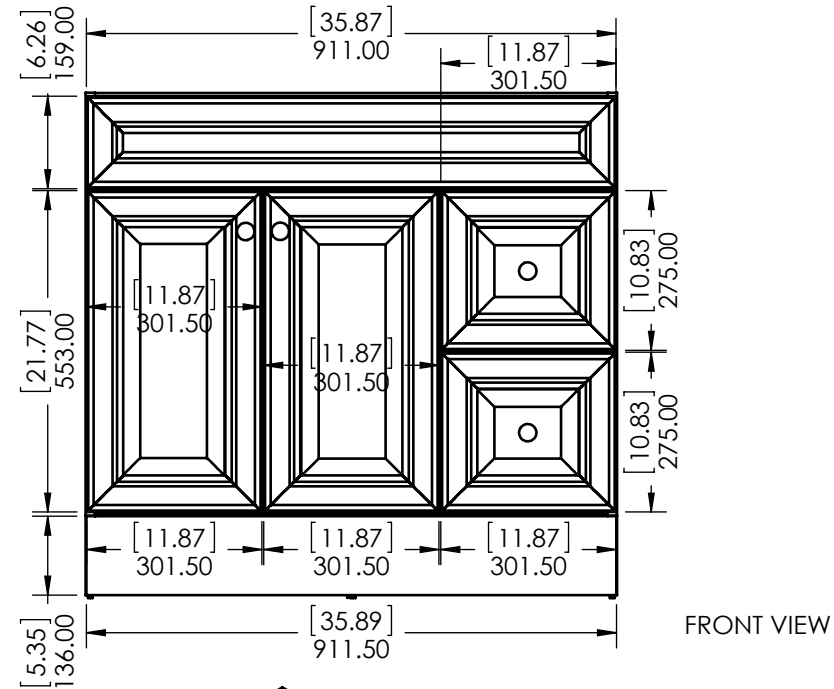

ITEM ID	DESCRIPTION
GF3621-WH	Glensford 36in x 21in D Vanity in White
GF3621-BT	Glensford 36in x 21in D Vanity in Butterscotch

REV	ECO#	DESCRIPTION	REV'D BY DATE	CHK'D BY DATE	APR'D BY DATE
0		New Release	IASV 5/1/17	IASV 5/1/17	IASV 5/1/17

PROPRIETARY AND CONFIDENTIAL
THE INFORMATION CONTAINED IN THIS DRAWING IS THE SOLE PROPERTY OF WOODCRAFTERS HOME PRODUCTS L.L.C. ANY REPRODUCTION IN PART OR AS A WHOLE WITHOUT THE WRITTEN PERMISSION OF WOODCRAFTERS HOME PRODUCTS L.L.C. IS PROHIBITED.

UNLESS OTHERWISE SPECIFIED
DIMENSIONS ARE IN mm and [inches] AND TOLERANCES ARE +/- 1.0 [0.04]

DRAWN BY:	IASV	5/1/17
CHECKED BY:	IASV	5/1/17
APPROVED BY:	IASV	5/1/17
DO NOT SCALE DRAWING	SCALE: 1:10	SIZE: A

TITLE:	GLENSFORD 36" ASSEMBLY		
PART NO:	PAGE	1 OF 1	REV: 0