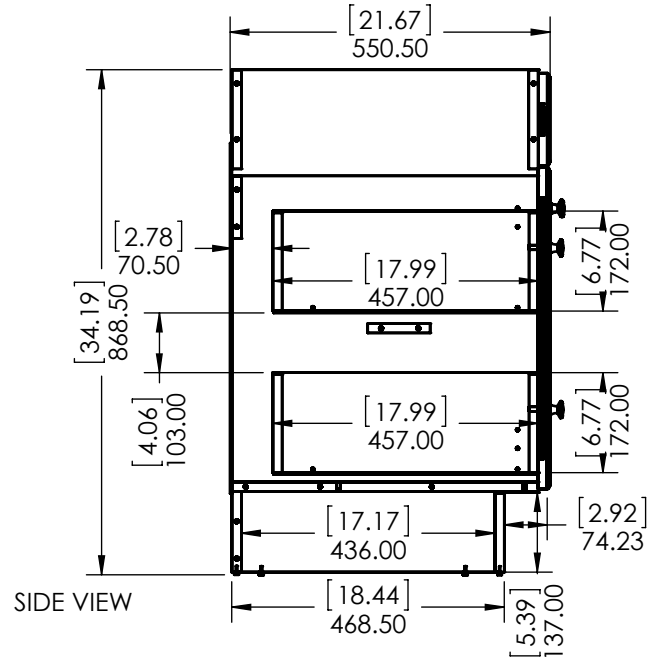

UNLESS OTHERWISE SPECIFIED
 DIMENSIONS ARE IN MM. AND [INCHES]
 TOLERANCES ARE
 + 0.125 [3.175] - 0.125 [-3.175]
 SCALE:1:12

	NAME	DATE
DRAWN	R. Rubio	08/22/16
CHECKED	R. Rubio	08/22/16
ENG APPR.	R. Rubio	08/22/16
MFG APPR.	C. Leal	08/22/16

		SIZE	DWG. NO.	SHEET 3 OF 3
		A	Vtop Stone Effect, Oval 49x22	REV: 0

ITEM ID	DESCRIPTION
GF3621-WH	Glensford 36in x 21in D Vanity in White
GF3621-BT	Glensford 36in x 21in D Vanity in Butterscotch

REV	ECO#	DESCRIPTION	REV'D BY DATE	CHK'D BY DATE	APR'D BY DATE
0		New Release	IASV 5/1/17	IASV 5/1/17	IASV 5/1/17

UNLESS OTHERWISE SPECIFIED
 DIMENSIONS ARE IN mm and [inches] AND TOLERANCES ARE +/- 1.0 [0.04]

DRAWN BY:	IASV	5/1/17
CHECKED BY:	IASV	5/1/17
APPROVED BY:	IASV	5/1/17
DO NOT SCALE DRAWING	SCALE: 1:10	SIZE: A