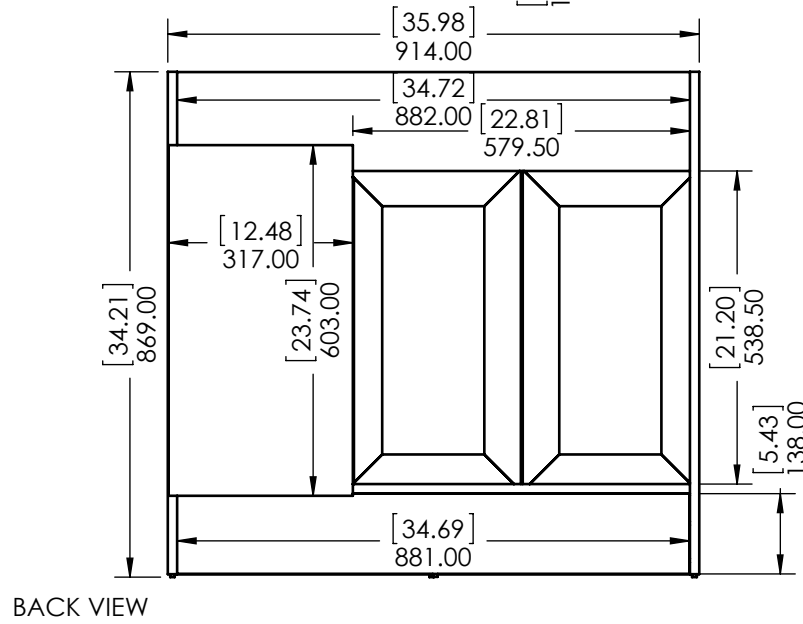

ITEM ID	DESCRIPTION
GF3621-WH	Glensford 36in x 21in D Vanity in White
GF3621-BT	Glensford 36in x 21in D Vanity in Butterscotch

REV	ECO#	DESCRIPTION	REV'D BY DATE	CHK'D BY DATE	APR'D BY DATE
0		New Release	IASV 5/1/17	IASV 5/1/17	IASV 5/1/17

PROPRIETARY AND CONFIDENTIAL
THE INFORMATION CONTAINED IN THIS DRAWING IS THE SOLE PROPERTY OF WOODCRAFTERS HOME PRODUCTS L.L.C. ANY REPRODUCTION IN PART OR AS A WHOLE WITHOUT THE WRITTEN PERMISSION OF WOODCRAFTERS HOME PRODUCTS L.L.C. IS PROHIBITED.

UNLESS OTHERWISE SPECIFIED
DIMENSIONS ARE IN mm and [inches] AND TOLERANCES ARE +/- 1.0 [0.04]

DRAWN BY:	IASV	5/1/17
CHECKED BY:	IASV	5/1/17
APPROVED BY:	IASV	5/1/17
DO NOT SCALE DRAWING	SCALE: 1:10	SIZE: A

TITLE:	GLENSFORD 36" ASSEMBLY		
PART NO:	PAGE	1 OF 1	REV: 0