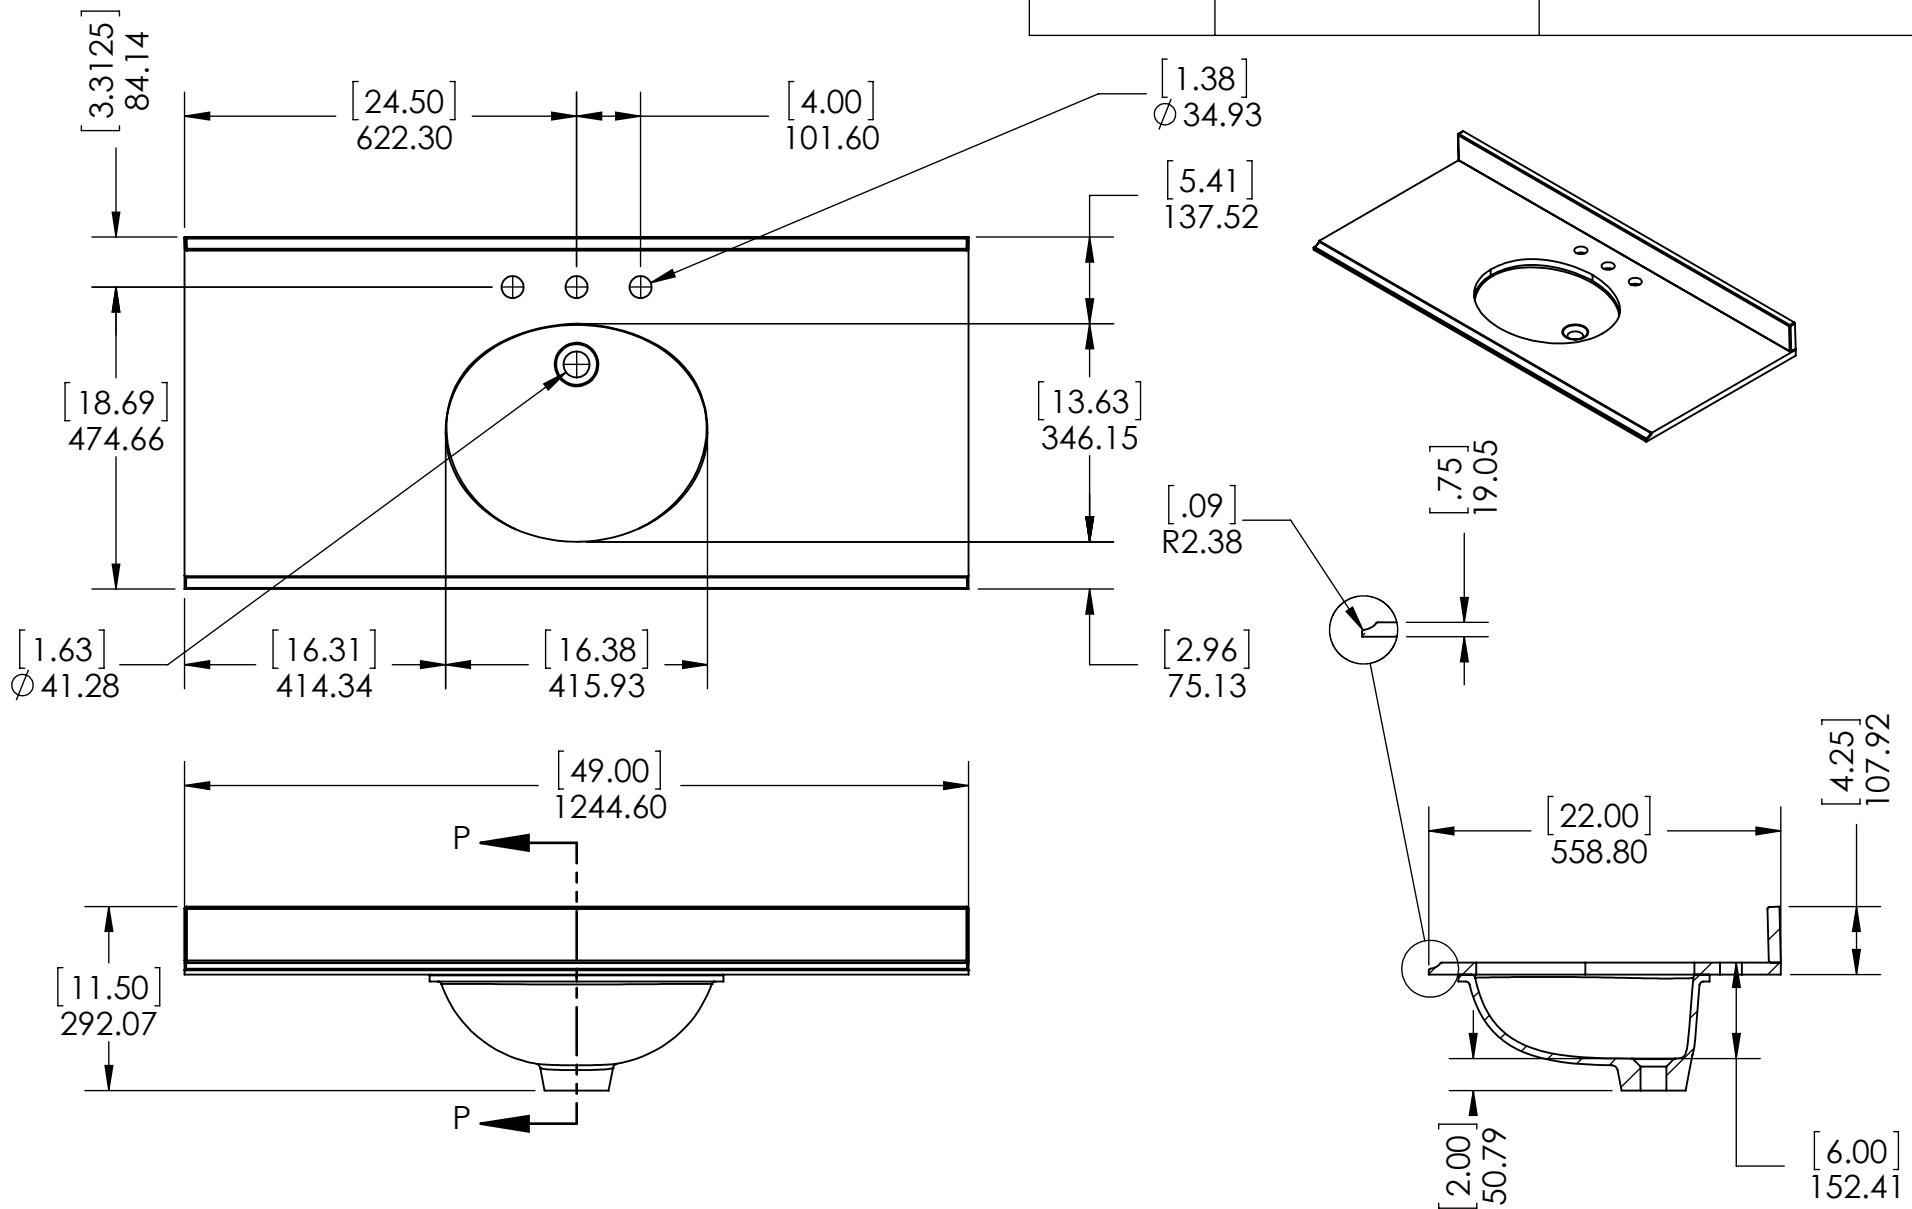

Rev #	Approved by	Change
0	R. Rubio	Released

PROPRIETARY AND CONFIDENTIAL
THE INFORMATION CONTAINED IN THIS DRAWING IS THE SOLE PROPERTY OF WOODCRAFTERS. ANY REPRODUCTION IN PART OR AS A WHOLE WITHOUT THE WRITTEN PERMISSION OF WOODCRAFTERS IS PROHIBITED.

UNLESS OTHERWISE SPECIFIED
DIMENSIONS ARE IN MM. AND (INCHES)
TOLERANCES ARE
+0.125 [3.175] -0.125 [-3.175]
SCALE:1:12

	NAME	DATE
DRAWN	R. Rubio	08/22/16
CHECKED	R. Rubio	08/22/16
ENG APPR.	R. Rubio	08/22/16
MFG APPR.	C. Leal	08/22/16

Wood Crafters

SIZE DWG. NO. **A** Vtop Stone Effect, Oval 49x22

SHEET 1 OF 3 REV. **0**