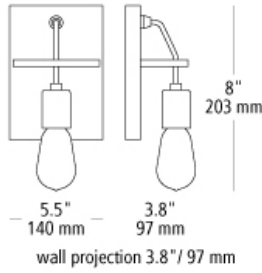

**tae wall**

**DESCRIPTION**

The Tae wall light by LBL Lighting marries industrial and modern all at once. With exposed hanging bulbs and facilitating unadorned lines the Tae Bath bar is sure to make a bold statement in any bathroom space. Completing the modern yet industrial look is a sleek Black finish accentuated by contemporary Aged Brass colored sockets. This unique bath bar is available in a 3-Light and 5-Light and is one of three in the Tae family, simply search Tae Wall to find its closest relatives. The Tae wall light is compatible with any Medium Base lamp allowing for seamless lamp replacement. Available with or without lamp. E26 medium base socket 60w max. LED version includes (1) 3.5 watt 350 delivered lumens 90CRI 2700K LED ST19. Dimmable with a low-voltage electronic dimmer. 120v. ADA compliant.

**WEIGHT**

1-1.5lb / 0.45-0.68kg ±

tae wall

tae wall

**ORDERING INFORMATION**

model	finish	lamp
WS1080	BLAB black/aged brass	No Lamp
		LED927 E26 LED ST19 3.5W 90 CRI 2700K 120V

FIXTURE TYPE: \_\_\_\_\_

JOB NAME: \_\_\_\_\_