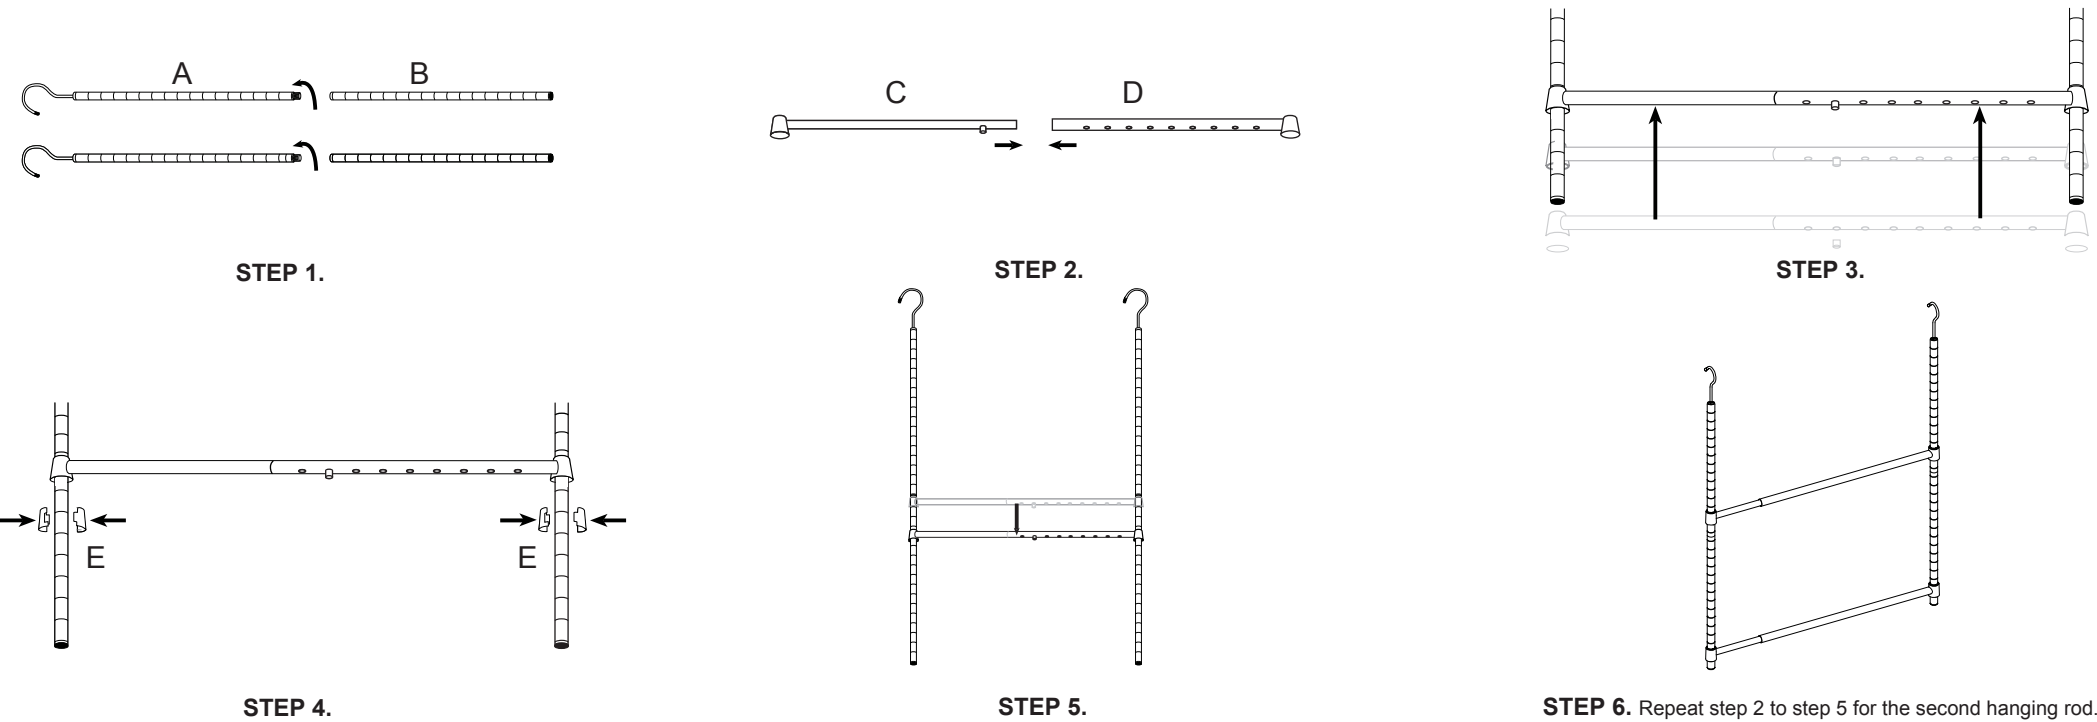

2-Tier Portable Adjustable Closet Hanger Rod

Package Contents

Assembly Instructions

Safety Information

• Assembly recommended on a soft surface, such as carpet, to avoid scratching flooring finish.

CAUTION: Overall maximum safe load: 16 lbs. Do not overload.