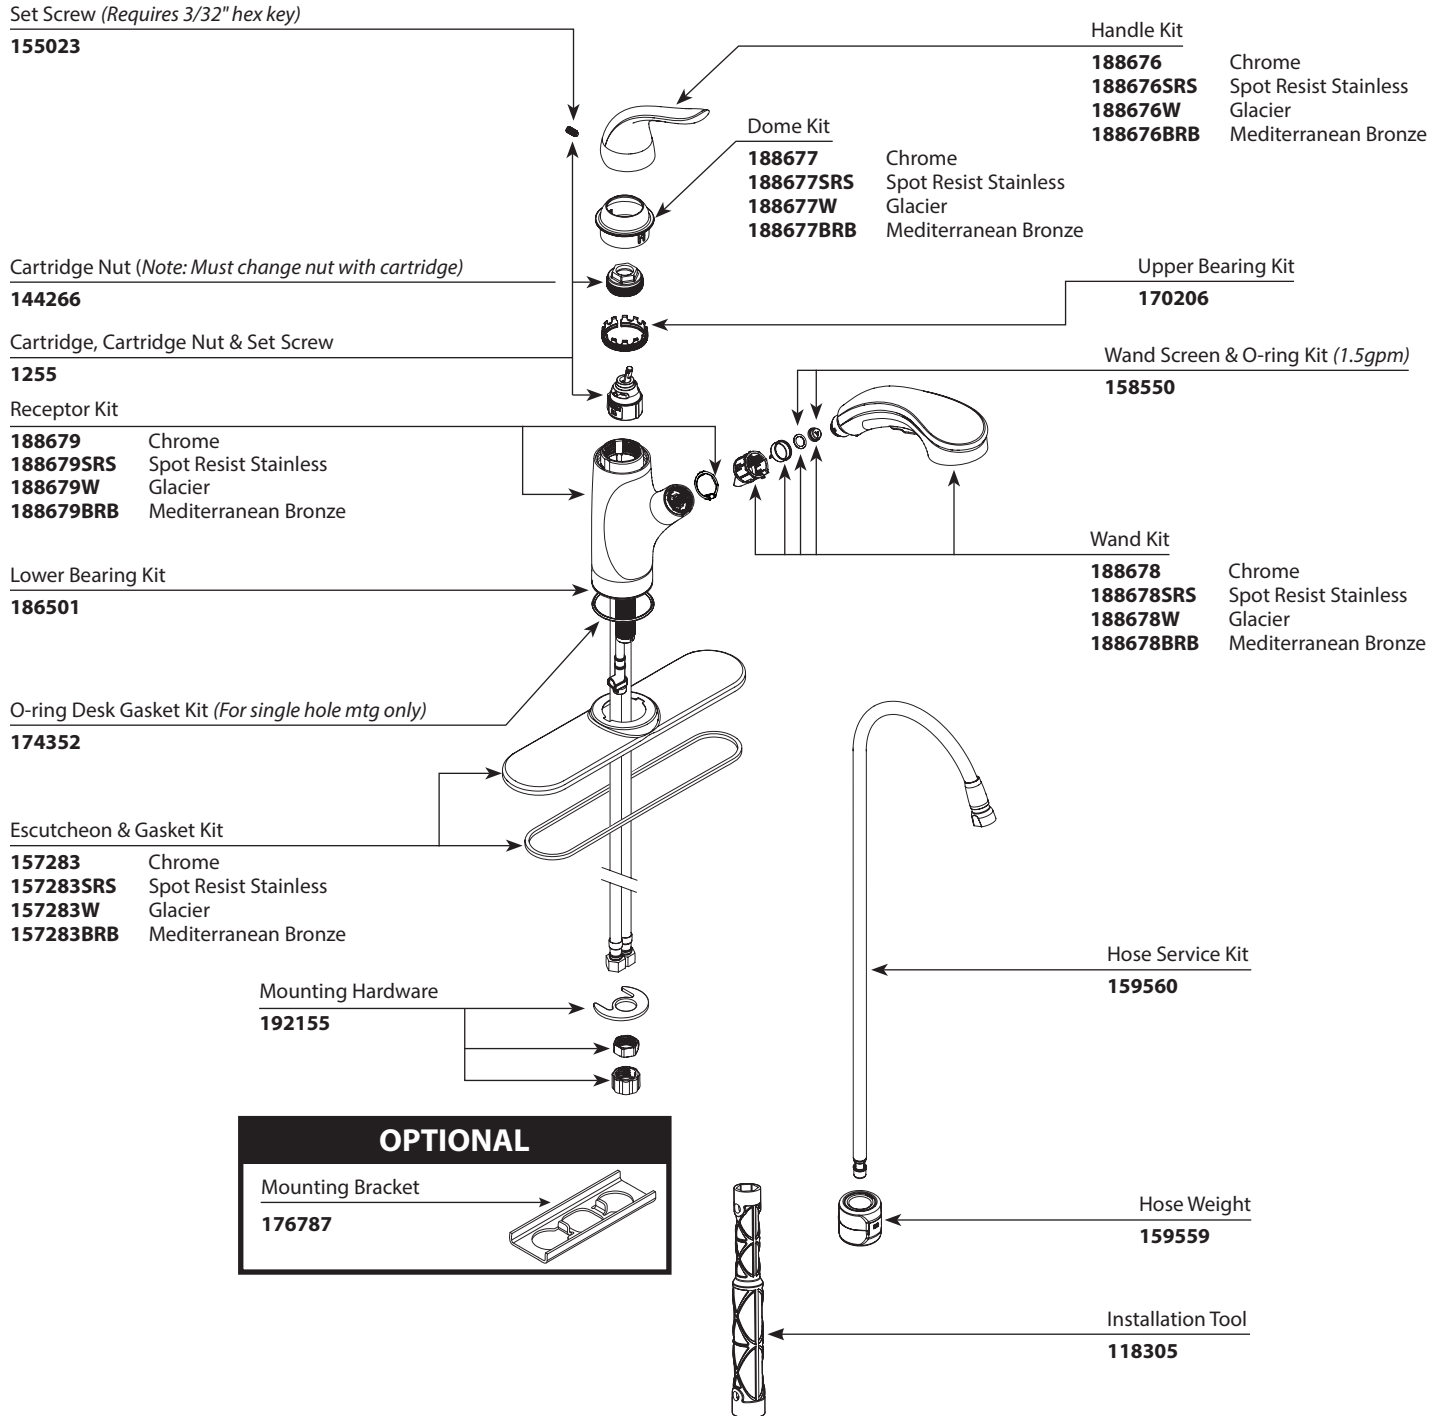

# MOEN®

■ Order by Part Number

*There is more than one version of this model.  
Page down to identify the version you have.*

## Illustrated Parts

Brecklyn® Single Handle Kitchen Pull Out Faucet	
MODEL	FINISH
87557	Chrome
87557SRS	Spot Resist Stainless
87557W	Glacier
87557BRB	Mediterranean Bronze

■ Order by Part Number

## Illustrated Parts

Brecklyn® Single Handle Kitchen Pull Out Faucet	
MODEL	FINISH
87557	Chrome
87557SRS	Spot Resist Stainless
87557W	Glacier
87557BRB	Mediterranean Bronze