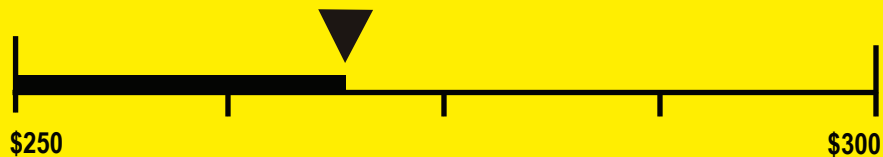

U.S. Government

Federal law prohibits removal of this label before consumer purchase.

ENERGYGUIDE

Refrigerator

The Legacy Companies
Model MXM2-48R
Capacity: 49 Cubic Feet

Estimated Yearly Operating Cost

$263.56

Cost Range of Similar Models

2095.1

Yearly Electricity Use (kWh)

Your cost will depend on your utility rates and use.

- Cost range based only on models of similar capacity.
- Estimated operating cost based on November 2014 national average electricity cost of 12.58 cents per kWh.
- For more information, visit www.ftc.gov/appliances.