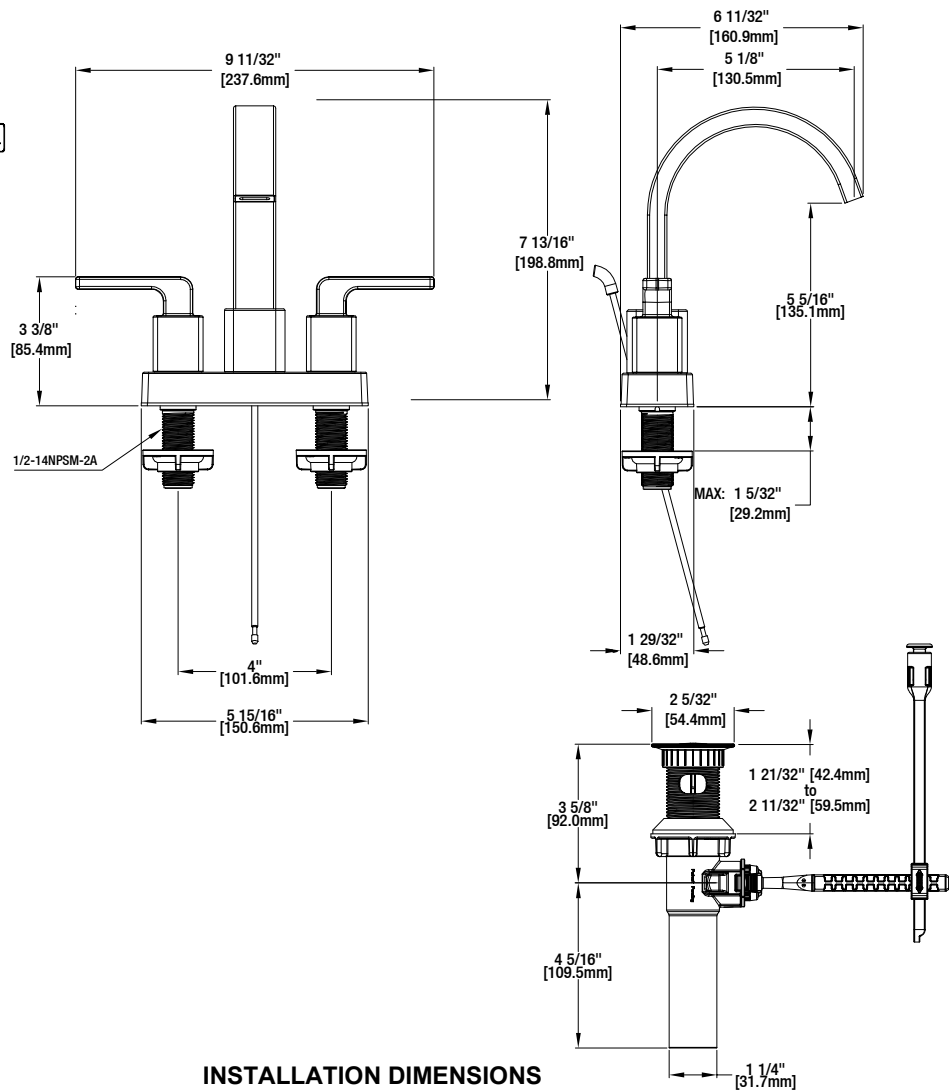

Farrington 4 in. Centerset Two-Handle Lavatory Faucet

MODEL	SKU #	FINISH
HD67750W-6101	303672280	Chrome
HD67750W-6104	303672276	Brushed Nickel
HD67750W-6110H	305351371	Matte Black

FEATURES

- Requires 3-Hole Sink with 4" On-Center
- 1/2" IPS Connections
- Max Flow Rate: 1.2 gpm (4.5 L/min) at 60 psi
- Max Countertop Thickness: 1 5/32"
- Spout Reach: 5 1/8"
- Spout Height: 5 5/16"
- 1/4 Turn Ceramic Valve for Lifetime Drip-Free Operation
- With ClickInstall™ Drain Assembly
- With Zinc Lever Handle

CODE COMPLIANCE

- IAPMO Certified: ASME A112.18.1/CSA B125.1
- Compliant to NSF/ANSI 61 Section 9
- Compliant to NSF/ANSI 372
- Calgreen Certified
- EPA WaterSense Certified
- Meets AB 1953 Lead Standard
- ADA Compliant

WARRANTY

- Limited Lifetime Warranty

Glacier Bay reserves the right to make changes in specifications and materials and to change and discontinue models, both without notice or obligation. Dimensions are for reference only.