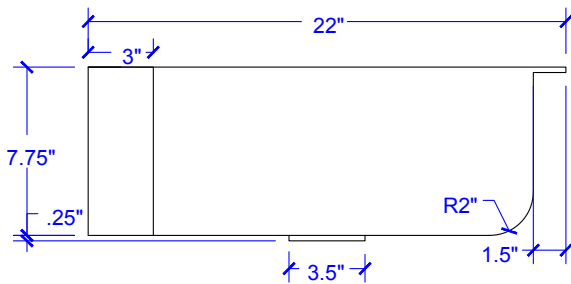

Courbet Farmhouse Apron Copper Sink

Technical Specifications

- + Outer - 30" x 22" x 8"
- + Inner - 27" x 19" x 8"
- + Drain - Standard Kitchen Drain
- + Thickness - 16 Gauge

FRONT VIEW

RIGHT SIDE VIEW

TOP VIEW