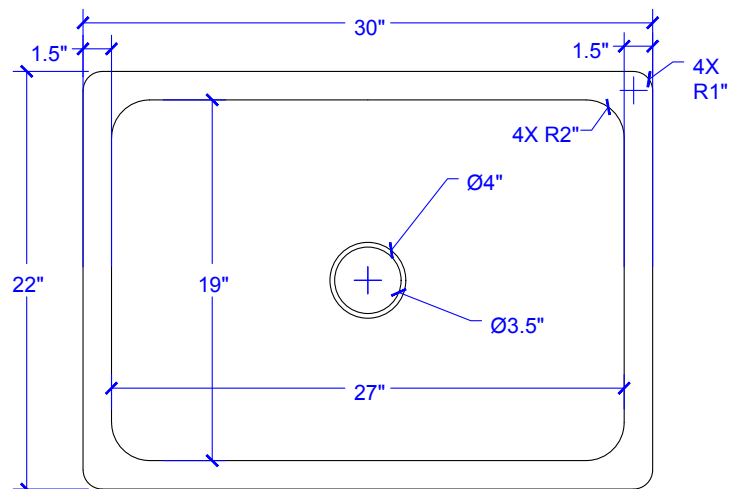

Courbet Farmhouse Apron Copper Sink

Technical Specifications

- + Outer - 30" x 22" x 8"
- + Inner - 27" x 19" x 8"
- + Drain - Standard Kitchen Drain
- + Thickness - 16 Gauge

FRONT VIEW

RIGHT SIDE VIEW

TOP VIEW