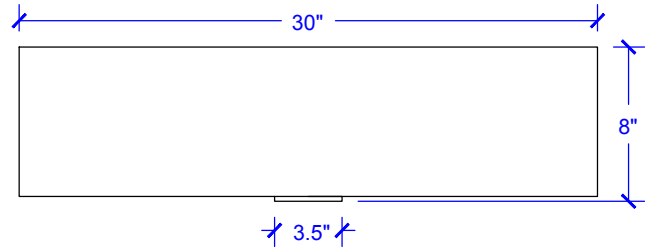

Courbet Farmhouse Apron Copper Sink

Technical Specifications

- + Outer - 30" x 22" x 8"
- + Inner - 27" x 19" x 8"
- + Drain - Standard Kitchen Drain
- + Thickness - 16 Gauge

FRONT VIEW

RIGHT SIDE VIEW

TOP VIEW