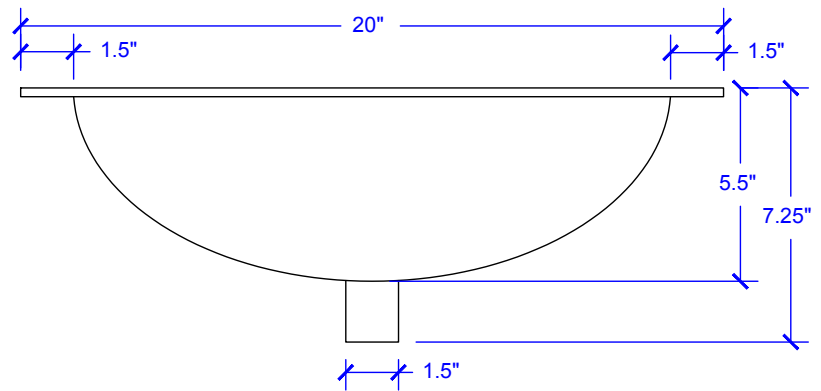

Dalton Drop-In Nickel Sink

Model # [BOD-0903BRN](#)

20" x 17" x 5.5"

Features

- + Handmade Nickel Finish
- + Features 4-inch faucet holes and overflow
- + Requires overflow bath drain
- + Lifetime Warranty

Dalton Drop-In Nickel Sink

Technical Specifications

- + Outer - 20" x 17" x 5.5"
- + Inner - 16.5" x 11.75" x 5"
- + Drain - Standard Bath Drain, with Overflow
- + Thickness - 18 gauge

FRONT VIEW

TOP VIEW