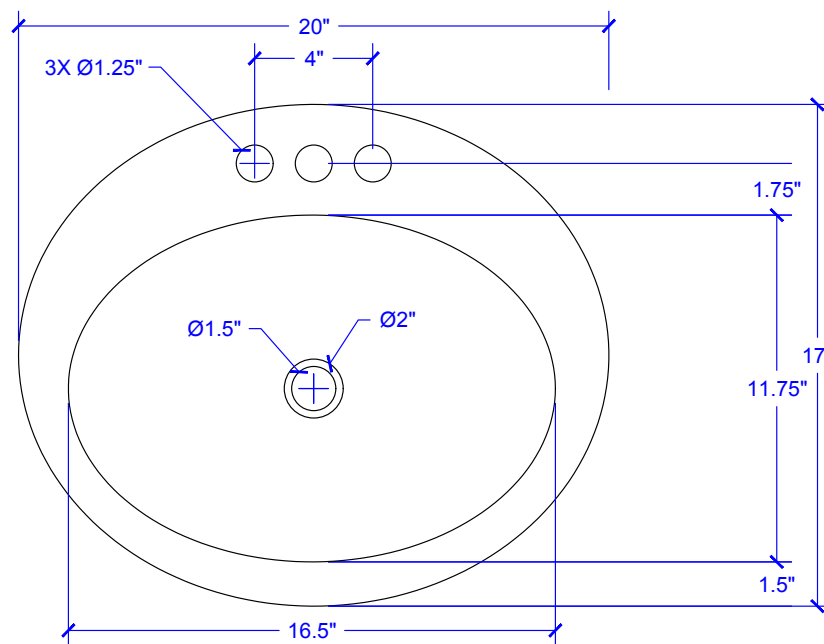

Dalton Drop-In Nickel Sink

Model # [BOD-0903BRN](#)

20" x 17" x 5.5"

Features

- + Handmade Nickel Finish
- + Features 4-inch faucet holes and overflow
- + Requires overflow bath drain
- + Lifetime Warranty

Dalton Drop-In Nickel Sink

Technical Specifications

- + Outer - 20" x 17" x 5.5"
- + Inner - 16.5" x 11.75" x 5"
- + Drain - Standard Bath Drain, with Overflow
- + Thickness - 18 gauge

FRONT VIEW

TOP VIEW