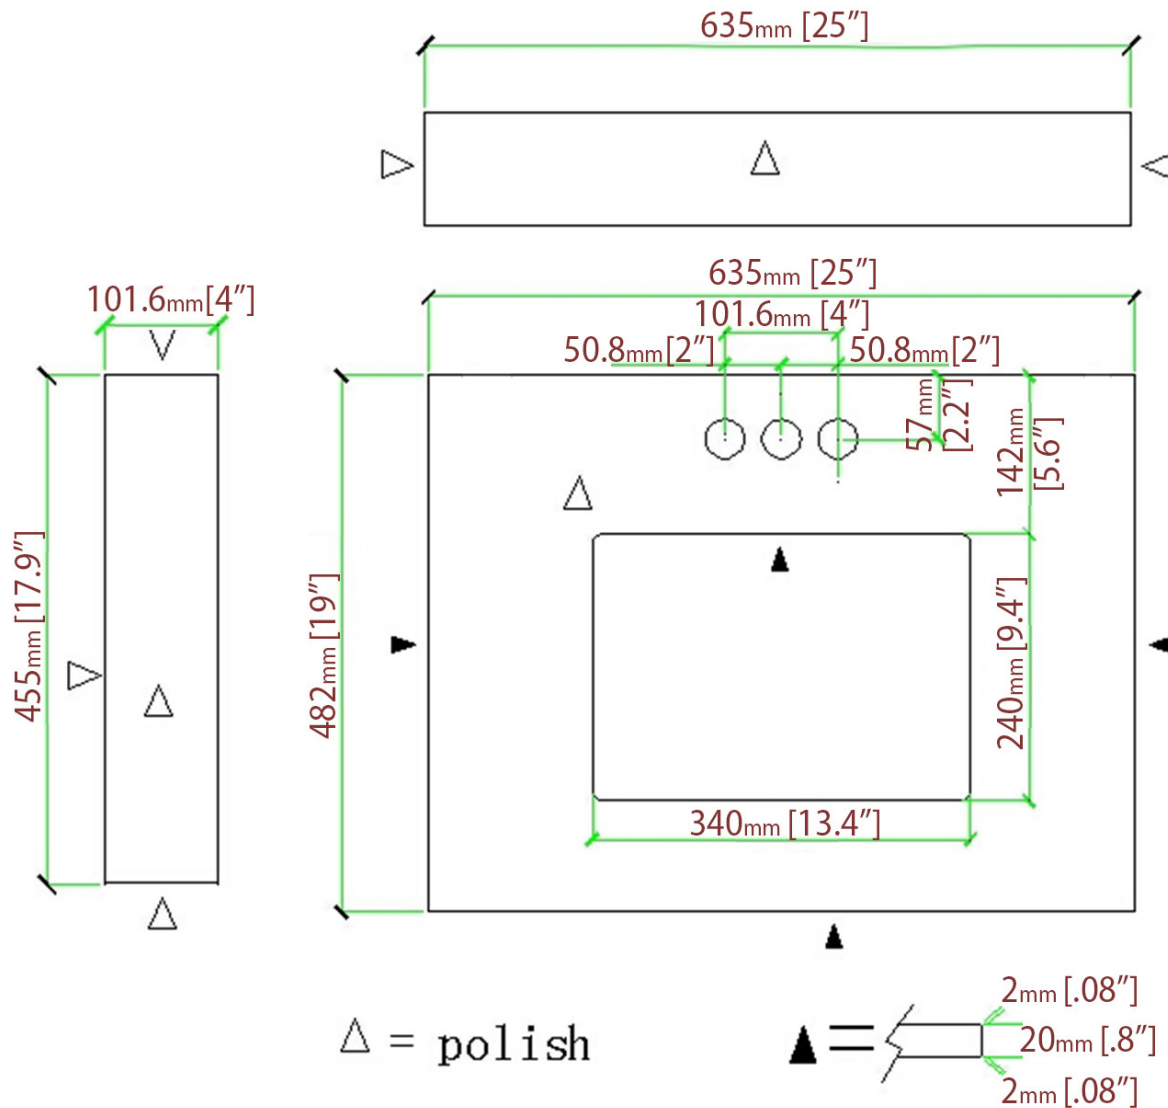

25" x 19" Vanity Top with Flat Edge Profile

Trough bowl and 4" faucet spread

HALSTEAD
INTERNATIONAL

Carrara Marble 21108 Golden Hill Granite 21992 Napoli Granite 24196

31" x 19" Vanity Top with Flat Edge Profile

Trough bowl and 4" faucet spread

HALSTEAD
INTERNATIONAL

Carrara Marble 22108 Golden Hill Granite 22992 Napoli Granite 32196

37" x 19" Vanity Top with Flat Edge Profile

Trough bowl and 4" faucet spread

HALSTEAD
INTERNATIONAL