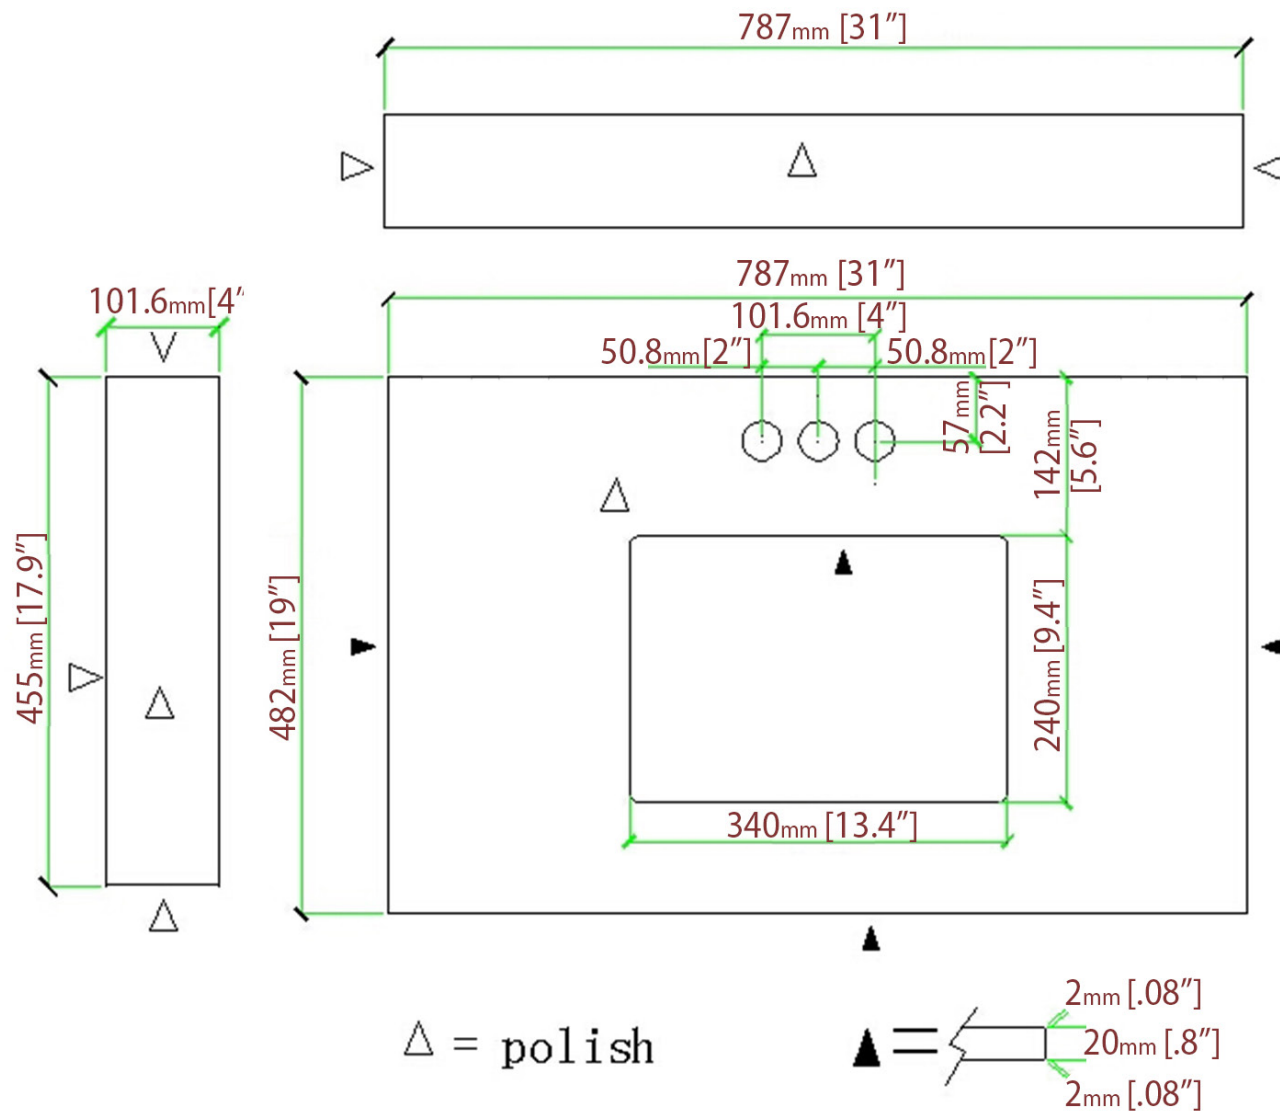

25" x 19" Vanity Top with Flat Edge Profile

Trough bowl and 4" faucet spread

HALSTEAD
INTERNATIONAL

Carrara Marble 21108 Golden Hill Granite 21992 Napoli Granite 24196

31" x 19" Vanity Top with Flat Edge Profile

Trough bowl and 4" faucet spread

HALSTEAD
INTERNATIONAL

Carrara Marble 22108 Golden Hill Granite 22992 Napoli Granite 32196

37" x 19" Vanity Top with Flat Edge Profile

Trough bowl and 4" faucet spread

HALSTEAD
INTERNATIONAL