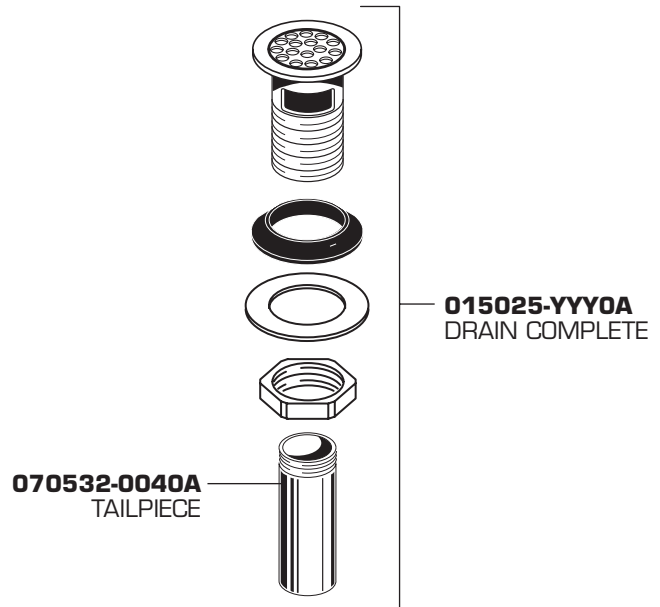

*American Standard*

**SERIN™  
WALL MOUNT  
LAVATORY FAUCET**

**MODEL NUMBER**

**2064.451**

Replace the "YYY" with appropriate finish code

CHROME	002
SATIN NICKEL	295

**HOT LINE FOR HELP**  
For toll-free information and answers to your questions, call:  
1 (800) 442-1902  
Weekdays 8:00 a.m. to 6:00 p.m. EST  
IN CANADA 1-800-387-0369 (TORONTO 1-905-306-1093)  
Weekdays 8:00 a.m. to 7:00 p.m. EST  
IN MEXICO 01-800-839-12-00