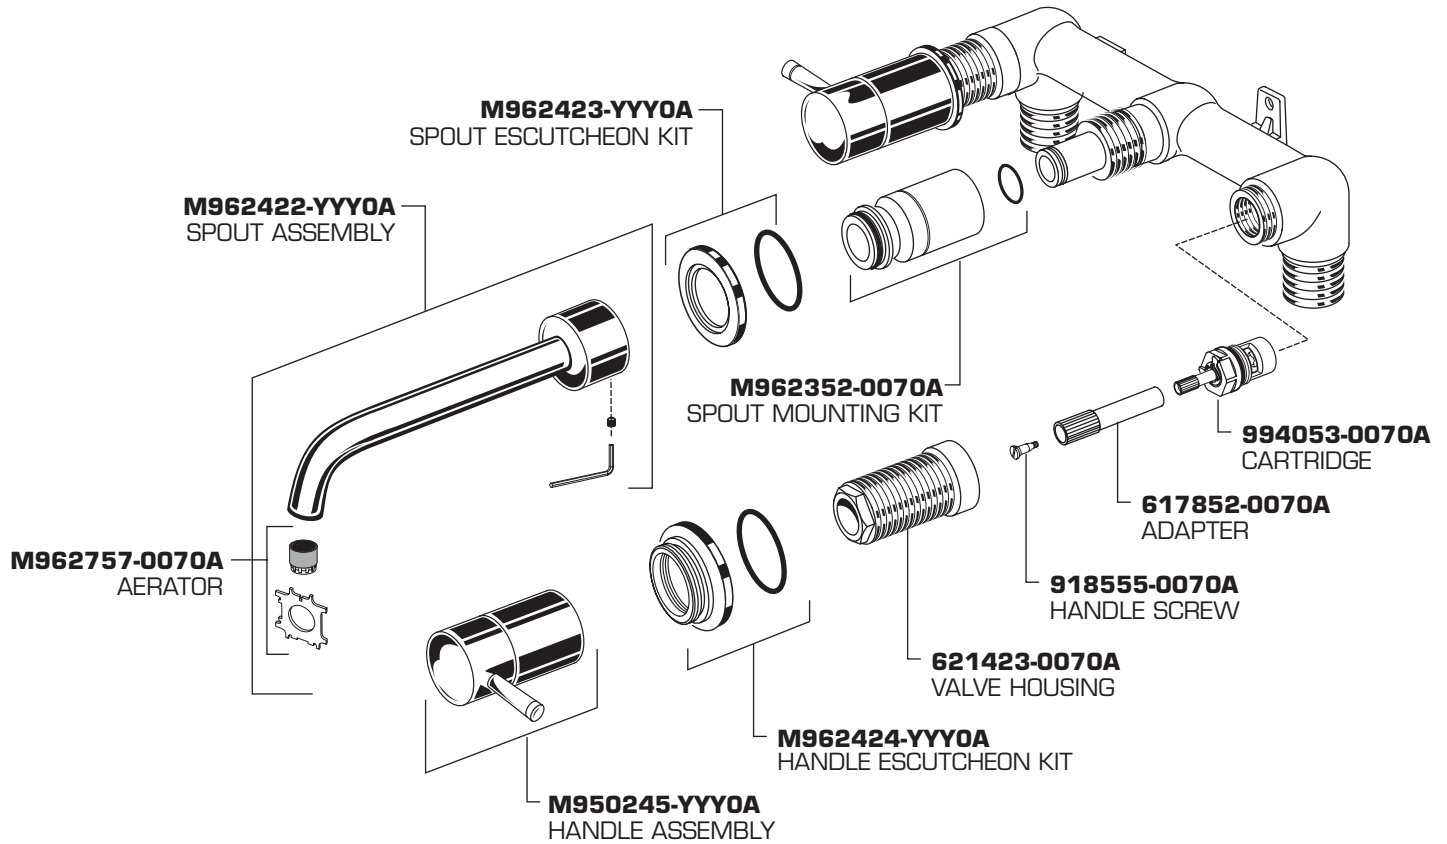

*American Standard*

**SERIN™  
WALL MOUNT  
LAVATORY FAUCET**

**MODEL NUMBER**

**2064.451**

Replace the "YYY" with appropriate finish code

CHROME	002
SATIN NICKEL	295

**HOT LINE FOR HELP**  
For toll-free information and answers to your questions, call:  
1 (800) 442-1902  
Weekdays 8:00 a.m. to 6:00 p.m. EST  
IN CANADA 1-800-387-0369 (TORONTO 1-905-306-1093)  
Weekdays 8:00 a.m. to 7:00 p.m. EST  
IN MEXICO 01-800-839-12-00