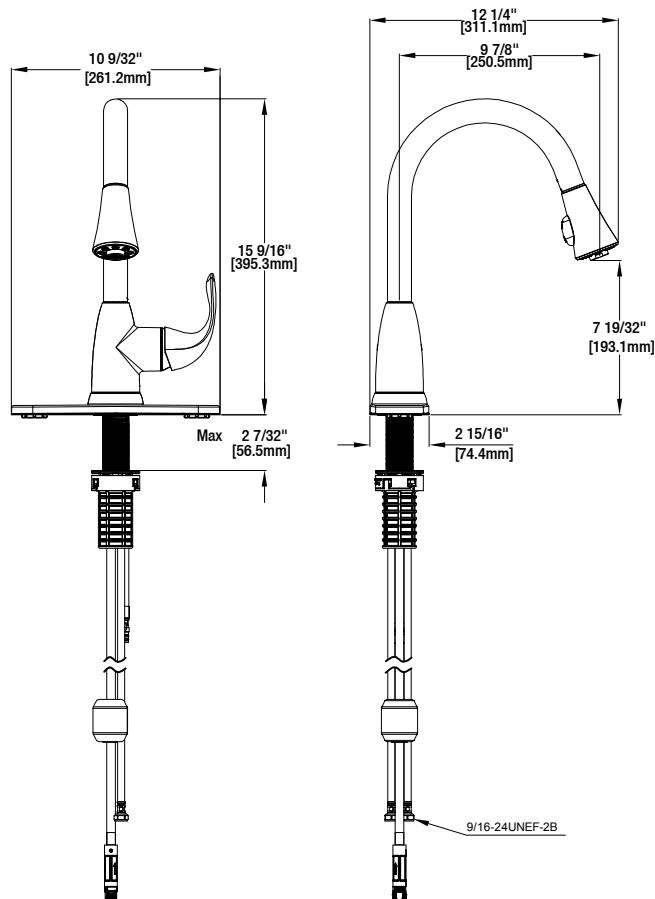

FEATURES

- Requires 1- or 3-Hole Sink with 8" On-Center
- Max Flow Rate: 1.8 gpm (6.8 L/min) at 60 psi
- Spout Reach: 9 7/8"
- Spout Height: 15 9/16"
- Ceramic Valve for Lifetime Drip-Free Operation
- With Zinc Lever Handle
- With TurboSpray
- FastMount Installation

INSTALLATION DIMENSIONS

Glacier Bay reserves the right to make changes in specifications and materials and to change and discontinue models, both without notice or obligation. Dimensions are for reference only.