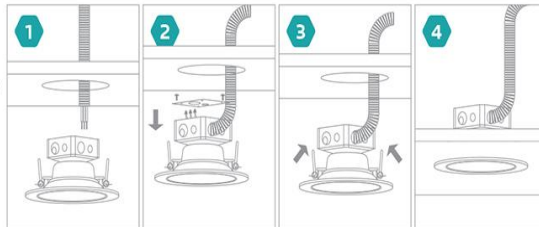

DOWNLIGHT RETROFIT JUNCTION BOX INSTALLATION INSTRUCTIONS

CAUTION

- For use in 120v & 277v circuits
- Suitable for damp and wet locations
- This device is not designed for use with emergency exit signs or other emergency light fixtures
- This device complies with Part 15 of the FCC rules, if interference occurs move this product away from the device or plug into a different outlet.
- This product may cause interference to radio equipment and should not be installed near maritime safety communications equipment or other critical navigation or communication equipment operating between 65-130KHz.
- Minimum operating temperature is -20°C(4°F)
- This lamp is compatible with most dimmer switches when running on 120v AC, for more dimmer information visit www.allstarlighting.com
- These lamps comply with Federal energy efficiency labeling requirements.

LIMITED WARRANTY

ALL STAR LIGHTING SUPPLIES INC