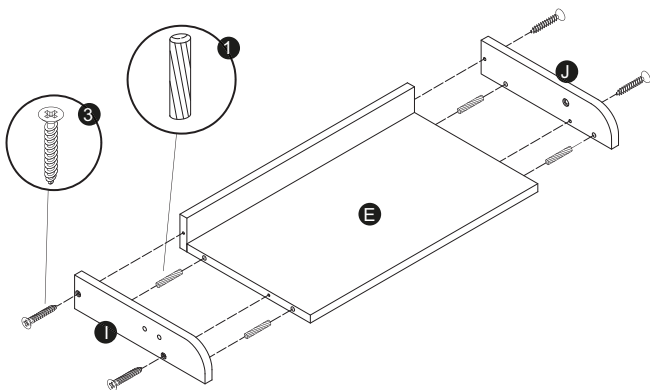

BTH-08789

3-tier ladder shelf

17.7" L x 11.8" W x 35.4" H

PARTS LIST

PART/ILLUSTRATION	(QTY)	DESCRIPTION
A 	(1)	left side rail
B 	(1)	right side rail
C 	(3)	back panel
D 	(1)	upper shelf
E 	(1)	middle shelf
F 	(1)	bottom shelf
G 	(1)	upper left side panel
H 	(1)	upper right side panel
I 	(1)	middle left side panel
J 	(1)	middle right side panel
K 	(1)	lower left side panel
L 	(1)	lower right side panel

PARTS LIST

PART/ILLUSTRATION	(QTY)	DESCRIPTION
1 	(16)	wooden dowel
2 	(6)	wooden dowel
3 	(19)	screw
4 	(6)	bolt
5 	(1)	bracket
6 	(1)	screw
7 	(1)	plastic anchor
8 	(6)	bolt cap
9 	(6)	screw cap
10 	(1)	allen wrench

ASSEMBLY

1

2

3

ASSEMBLY

4

5

6