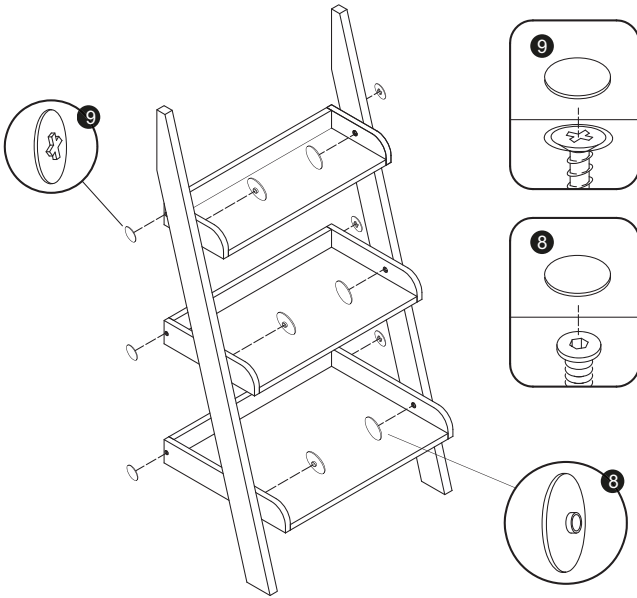

BTH-08789

3-tier ladder shelf

17.7" L x 11.8" W x 35.4" H

PARTS LIST

PART/ILLUSTRATION	(QTY)	DESCRIPTION
A 	(1)	left side rail
B 	(1)	right side rail
C 	(3)	back panel
D 	(1)	upper shelf
E 	(1)	middle shelf
F 	(1)	bottom shelf
G 	(1)	upper left side panel
H 	(1)	upper right side panel
I 	(1)	middle left side panel
J 	(1)	middle right side panel
K 	(1)	lower left side panel
L 	(1)	lower right side panel

PARTS LIST

PART/ILLUSTRATION	(QTY)	DESCRIPTION
1 	(16)	wooden dowel
2 	(6)	wooden dowel
3 	(19)	screw
4 	(6)	bolt
5 	(1)	bracket
6 	(1)	screw
7 	(1)	plastic anchor
8 	(6)	bolt cap
9 	(6)	screw cap
10 	(1)	allen wrench

ASSEMBLY

6

7

ASSEMBLY

8

9

LIMITED LIFETIME WARRANTY

Honey-Can-Do International, LLC (HCD) warrants its products will be free from defects in materials and workmanship when used for normal personal or household use. Except as provided below HCD, at its option, may offer a comparable product or offer a replacement part or request that the item be returned to the place of purchase. This warranty DOES NOT apply to damage caused by negligence, misuse, excessive use, improper cleaning, improper assembly, or any circumstances not directly attributable to manufacturing defects. Proof of purchase is required in the form of a receipt (copy or original) to validate warranty. HCD provides this limited lifetime warranty in lieu of all other warranties, either express or implied. In no event shall HCD, its affiliates, or subsidiaries be responsible for consequential or incidental damages arising out of a claim of defective product. Some states or provinces do not allow some exclusions or limitations, so the above statement may not apply to you. This warranty gives you specific legal rights. Additional rights vary by state or province.