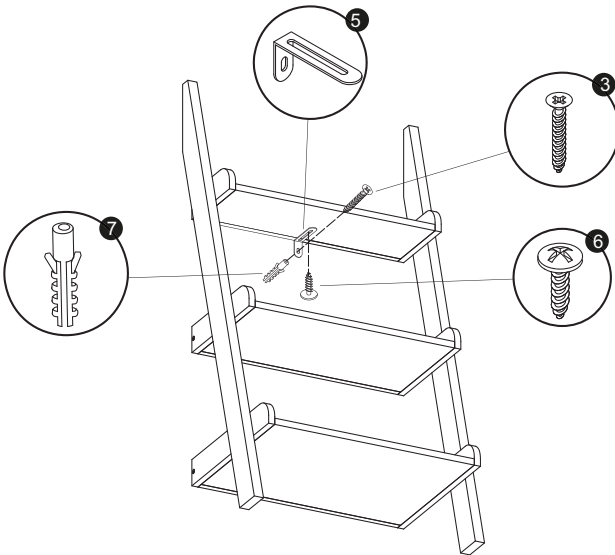

BTH-08789

3-tier ladder shelf

17.7" L x 11.8" W x 35.4" H

PARTS LIST

PART/ILLUSTRATION	(QTY)	DESCRIPTION
A 	(1)	left side rail
B 	(1)	right side rail
C 	(3)	back panel
D 	(1)	upper shelf
E 	(1)	middle shelf
F 	(1)	bottom shelf
G 	(1)	upper left side panel
H 	(1)	upper right side panel
I 	(1)	middle left side panel
J 	(1)	middle right side panel
K 	(1)	lower left side panel
L 	(1)	lower right side panel

PARTS LIST

PART/ILLUSTRATION	(QTY)	DESCRIPTION
1 	(16)	wooden dowel
2 	(6)	wooden dowel
3 	(19)	screw
4 	(6)	bolt
5 	(1)	bracket
6 	(1)	screw
7 	(1)	plastic anchor
8 	(6)	bolt cap
9 	(6)	screw cap
10 	(1)	allen wrench

ASSEMBLY

6

7

ASSEMBLY

8

9

LIMITED LIFETIME WARRANTY

Honey-Can-Do International, LLC (HCD) warrants its products will be free from defects in materials and workmanship when used for normal personal or household use. Except as provided below HCD, at its option, may offer a comparable product or offer a replacement part or request that the item be returned to the place of purchase. This warranty DOES NOT apply to damage caused by negligence, misuse, excessive use, improper cleaning, improper assembly, or any circumstances not directly attributable to manufacturing defects. Proof of purchase is required in the form of a receipt (copy or original) to validate warranty. HCD provides this limited lifetime warranty in lieu of all other warranties, either express or implied. In no event shall HCD, its affiliates, or subsidiaries be responsible for consequential or incidental damages arising out of a claim of defective product. Some states or provinces do not allow some exclusions or limitations, so the above statement may not apply to you. This warranty gives you specific legal rights. Additional rights vary by state or province.