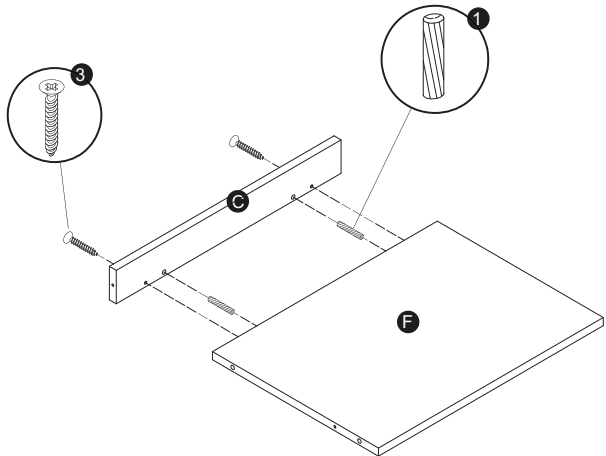

BTH-08789

3-tier ladder shelf

17.7" L x 11.8" W x 35.4" H

PARTS LIST

PART/ILLUSTRATION	(QTY)	DESCRIPTION
A 	(1)	left side rail
B 	(1)	right side rail
C 	(3)	back panel
D 	(1)	upper shelf
E 	(1)	middle shelf
F 	(1)	bottom shelf
G 	(1)	upper left side panel
H 	(1)	upper right side panel
I 	(1)	middle left side panel
J 	(1)	middle right side panel
K 	(1)	lower left side panel
L 	(1)	lower right side panel

PARTS LIST

PART/ILLUSTRATION	(QTY)	DESCRIPTION
1 	(16)	wooden dowel
2 	(6)	wooden dowel
3 	(19)	screw
4 	(6)	bolt
5 	(1)	bracket
6 	(1)	screw
7 	(1)	plastic anchor
8 	(6)	bolt cap
9 	(6)	screw cap
10 	(1)	allen wrench

ASSEMBLY

1

2

3

ASSEMBLY

4

5

6