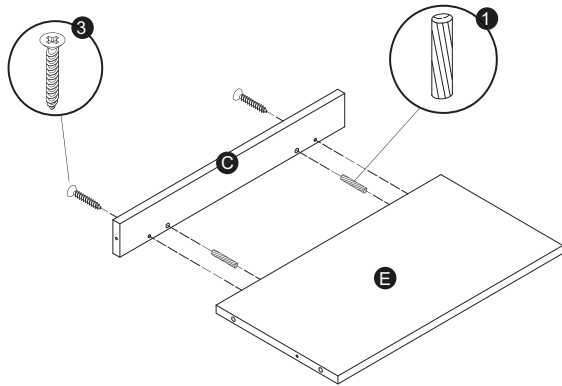

BTH-08789

3-tier ladder shelf

17.7" L x 11.8" W x 35.4" H

PARTS LIST

PART/ILLUSTRATION	(QTY)	DESCRIPTION
A 	(1)	left side rail
B 	(1)	right side rail
C 	(3)	back panel
D 	(1)	upper shelf
E 	(1)	middle shelf
F 	(1)	bottom shelf
G 	(1)	upper left side panel
H 	(1)	upper right side panel
I 	(1)	middle left side panel
J 	(1)	middle right side panel
K 	(1)	lower left side panel
L 	(1)	lower right side panel

PARTS LIST

PART/ILLUSTRATION	(QTY)	DESCRIPTION
1 	(16)	wooden dowel
2 	(6)	wooden dowel
3 	(19)	screw
4 	(6)	bolt
5 	(1)	bracket
6 	(1)	screw
7 	(1)	plastic anchor
8 	(6)	bolt cap
9 	(6)	screw cap
10 	(1)	allen wrench

ASSEMBLY

1

2

3

ASSEMBLY

4

5

6