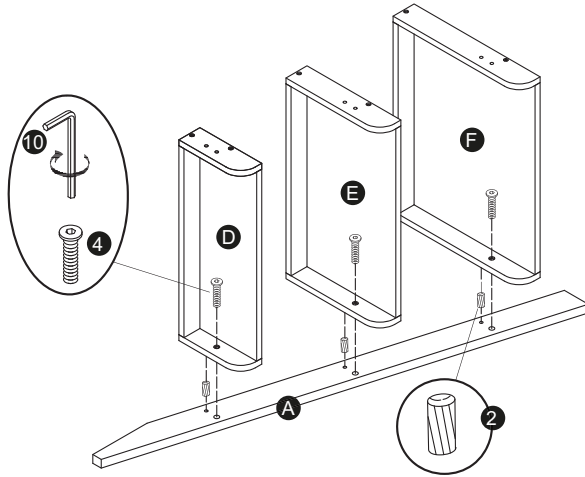

BTH-08789

3-tier ladder shelf

17.7" L x 11.8" W x 35.4" H

PARTS LIST

PART/ILLUSTRATION	(QTY)	DESCRIPTION
A 	(1)	left side rail
B 	(1)	right side rail
C 	(3)	back panel
D 	(1)	upper shelf
E 	(1)	middle shelf
F 	(1)	bottom shelf
G 	(1)	upper left side panel
H 	(1)	upper right side panel
I 	(1)	middle left side panel
J 	(1)	middle right side panel
K 	(1)	lower left side panel
L 	(1)	lower right side panel

PARTS LIST

PART/ILLUSTRATION	(QTY)	DESCRIPTION
1 	(16)	wooden dowel
2 	(6)	wooden dowel
3 	(19)	screw
4 	(6)	bolt
5 	(1)	bracket
6 	(1)	screw
7 	(1)	plastic anchor
8 	(6)	bolt cap
9 	(6)	screw cap
10 	(1)	allen wrench

ASSEMBLY

1

2

3

ASSEMBLY

4

5

6

ASSEMBLY

6

7

ASSEMBLY

8

9

LIMITED LIFETIME WARRANTY

Honey-Can-Do International, LLC (HCD) warrants its products will be free from defects in materials and workmanship when used for normal personal or household use. Except as provided below HCD, at its option, may offer a comparable product or offer a replacement part or request that the item be returned to the place of purchase. This warranty DOES NOT apply to damage caused by negligence, misuse, excessive use, improper cleaning, improper assembly, or any circumstances not directly attributable to manufacturing defects. Proof of purchase is required in the form of a receipt (copy or original) to validate warranty. HCD provides this limited lifetime warranty in lieu of all other warranties, either express or implied. In no event shall HCD, its affiliates, or subsidiaries be responsible for consequential or incidental damages arising out of a claim of defective product. Some states or provinces do not allow some exclusions or limitations, so the above statement may not apply to you. This warranty gives you specific legal rights. Additional rights vary by state or province.