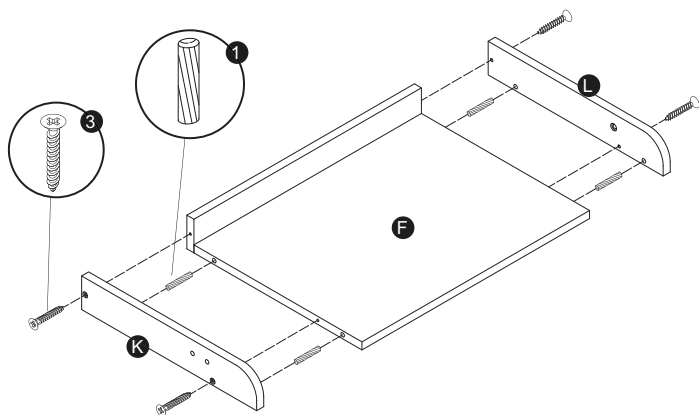

BTH-08789

3-tier ladder shelf

17.7" L x 11.8" W x 35.4" H

PARTS LIST

PART/ILLUSTRATION	(QTY)	DESCRIPTION
A 	(1)	left side rail
B 	(1)	right side rail
C 	(3)	back panel
D 	(1)	upper shelf
E 	(1)	middle shelf
F 	(1)	bottom shelf
G 	(1)	upper left side panel
H 	(1)	upper right side panel
I 	(1)	middle left side panel
J 	(1)	middle right side panel
K 	(1)	lower left side panel
L 	(1)	lower right side panel

PARTS LIST

PART/ILLUSTRATION	(QTY)	DESCRIPTION
1 	(16)	wooden dowel
2 	(6)	wooden dowel
3 	(19)	screw
4 	(6)	bolt
5 	(1)	bracket
6 	(1)	screw
7 	(1)	plastic anchor
8 	(6)	bolt cap
9 	(6)	screw cap
10 	(1)	allen wrench

ASSEMBLY

1

2

3

ASSEMBLY

4

5

6