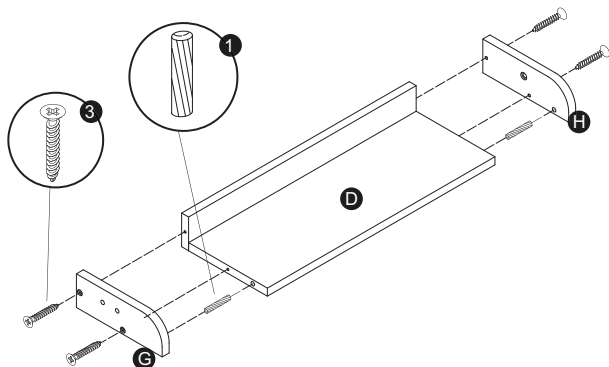

BTH-08789

3-tier ladder shelf

17.7" L x 11.8" W x 35.4" H

PARTS LIST

PART/ILLUSTRATION	(QTY)	DESCRIPTION
A 	(1)	left side rail
B 	(1)	right side rail
C 	(3)	back panel
D 	(1)	upper shelf
E 	(1)	middle shelf
F 	(1)	bottom shelf
G 	(1)	upper left side panel
H 	(1)	upper right side panel
I 	(1)	middle left side panel
J 	(1)	middle right side panel
K 	(1)	lower left side panel
L 	(1)	lower right side panel

PARTS LIST

PART/ILLUSTRATION	(QTY)	DESCRIPTION
1 	(16)	wooden dowel
2 	(6)	wooden dowel
3 	(19)	screw
4 	(6)	bolt
5 	(1)	bracket
6 	(1)	screw
7 	(1)	plastic anchor
8 	(6)	bolt cap
9 	(6)	screw cap
10 	(1)	allen wrench

ASSEMBLY

1

2

3

ASSEMBLY

4

5

6