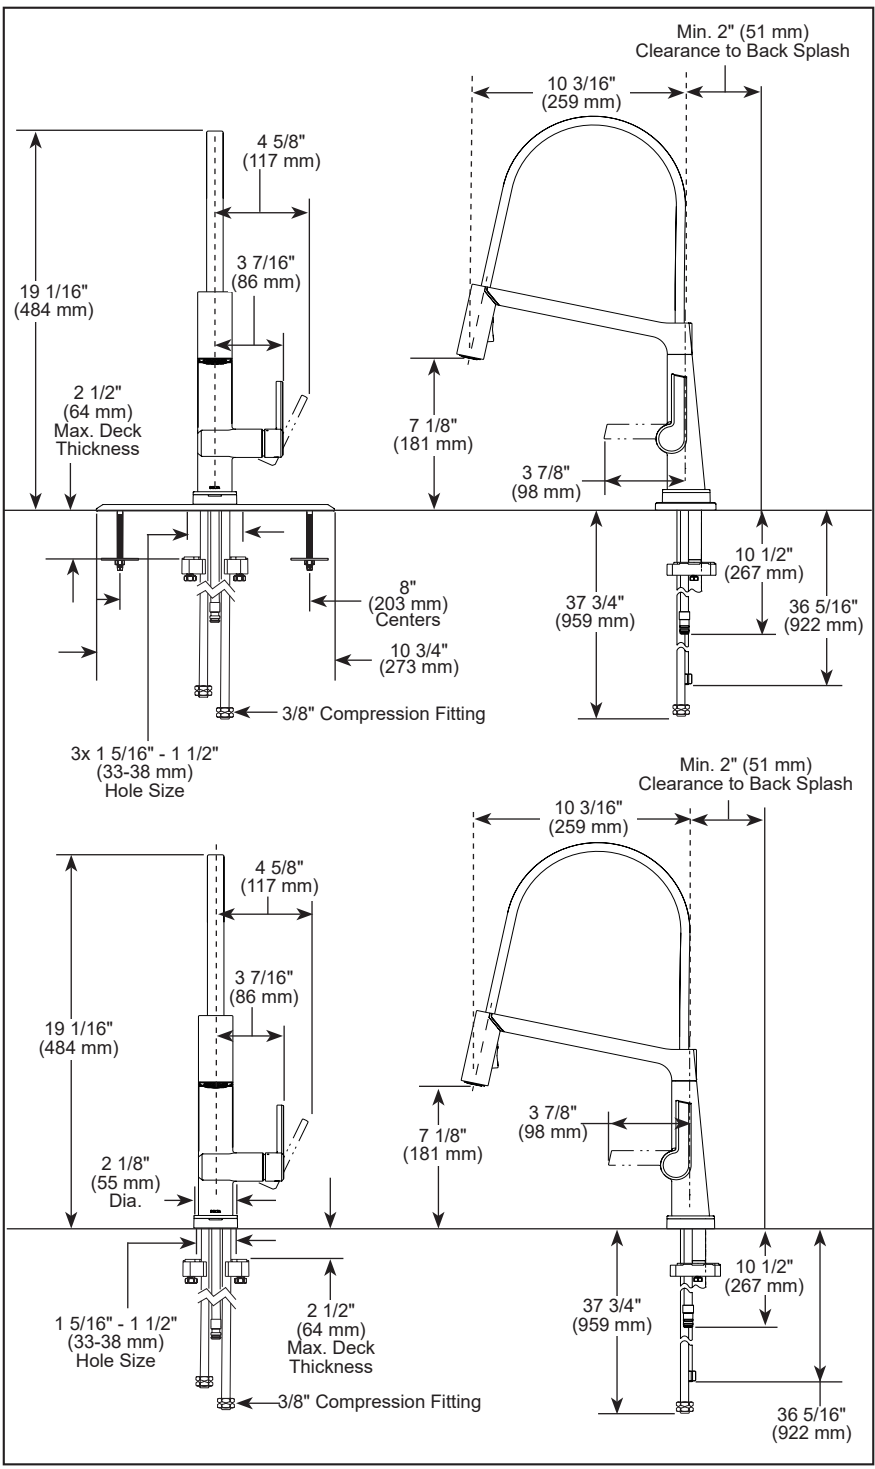

9693T-▲-DST

Submitted Model No.: _____

Specific Features: _____

▲ Designate Proper Finish Suffix

Delta reserves the right (1) to make changes in specifications and materials, and (2) to change or discontinue models, both without notice or obligation. Dimensions are for reference only. See current full-line price book or www.deltafaucet.com for finish options and product availability.

DSP-K-9693T-DST Rev. A

KITCHEN FAUCETS

- Pivotal™ Collection
- Single Handle Highrise Pull-Down

FEATURES:

- Touch2O® Technology
- DIAMOND Seal® Technology
- MagnaTite® Magnetic Docking

STANDARD SPECIFICATIONS:

- Max flow rate: 1.8 gpm @ 60 psi, 6.8 L/min @ 414 kPa.
- One or three hole mount (8" escutcheon optional, not included).
- Diamond coated ceramic cartridge.
- 3/8" O.D. straight, staggered PEX supply tubes.
- Spout rotates 360°.
- Red/Blue indicator markings.
- Two-function wand; aerated stream or spray.
- Dual integral check valves in sprayer.
- LED indicator light signals on-off water temperature and when batteries run low.
- Exposed hose pull-down spout.