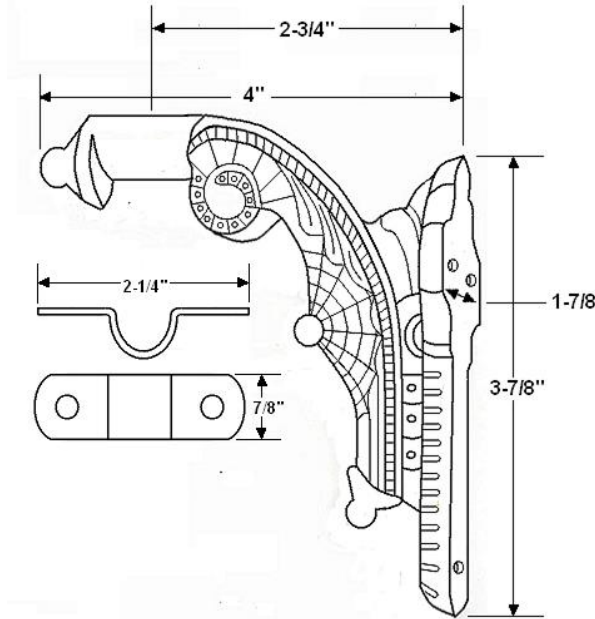

"The Special Finishes Specialist" ©

by St. Simons, Inc.

idhbrass.com

Quality Solid Brass Decorative Hardware & Bath Accessories

Product Data Sheet
 Premium Grade Solid Brass
Spider Web Hand Rail Bracket
Item# 18020

Dimensions:

- Projection: 4"
- Overall Height: 3-7/8"
- Overall Width: 1-7/8"
- Base to Rail Center: 2-3/4"
- Weight: 12-1/2 oz.
- Screw: 1" Phillips

*Dimensions are for reference use only.
For exact dimensions, please measure actual part.*

Product Description & Features:

The idh by St. Simons Solid Brass Spider Hand Rail Bracket is used to support various types of banisters. This beautifully crafted bracket features Victorian-inspired detailing and design that will add a subtle, luxurious touch to your staircase. Made from the finest hand-polished brass, it can be installed with ease to mount stairway or hallway railings to the wall. You can climb with confidence knowing that this long-lasting bracket will bring timeless elegance to your home. Demand Quality. Demand idh.

Catalog Section: F

Spider Web Hand Rail Bracket

Item# 18020

Date: Rev 06/18