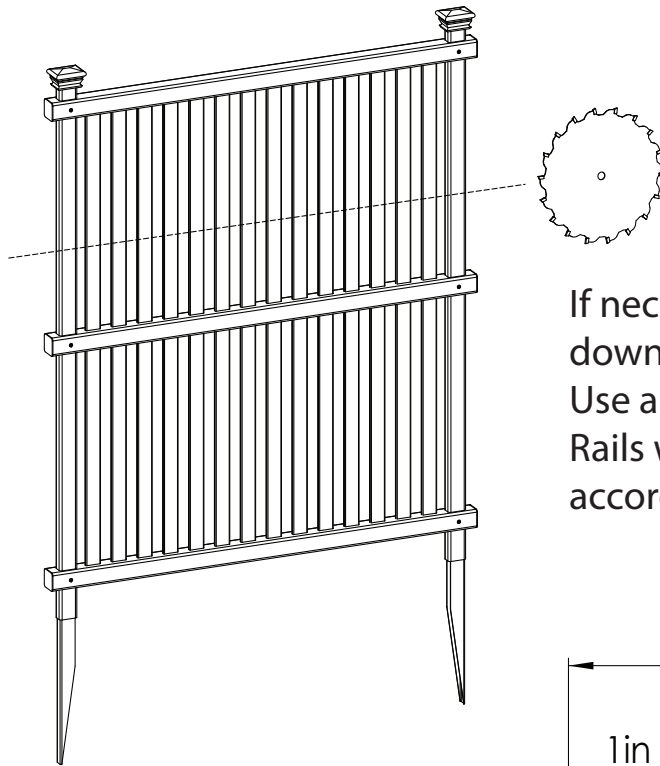

Wilmington Vinyl Screen Kit - 2 Pack (45" H x 36" W)

If necessary, this enclosure can be trimmed down vertically to fit your custom space. Use a fine toothed circular or hack saw. Rails will need to be re-spaced and configured accordingly