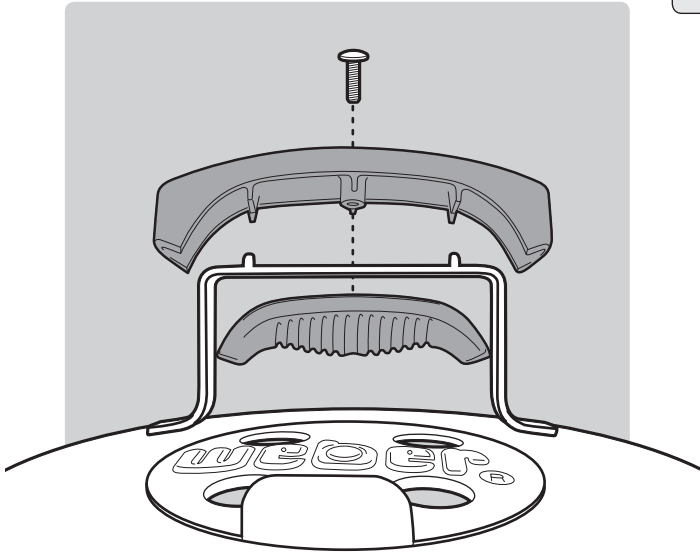

3

1 -

WEBER-STEPHEN PRODUCTS LLC
www.weber.com®

© 2014 Designed and engineered by Weber-Stephen Products LLC,
200 East Daniels Road, Palatine, Illinois 60067 U.S.A.