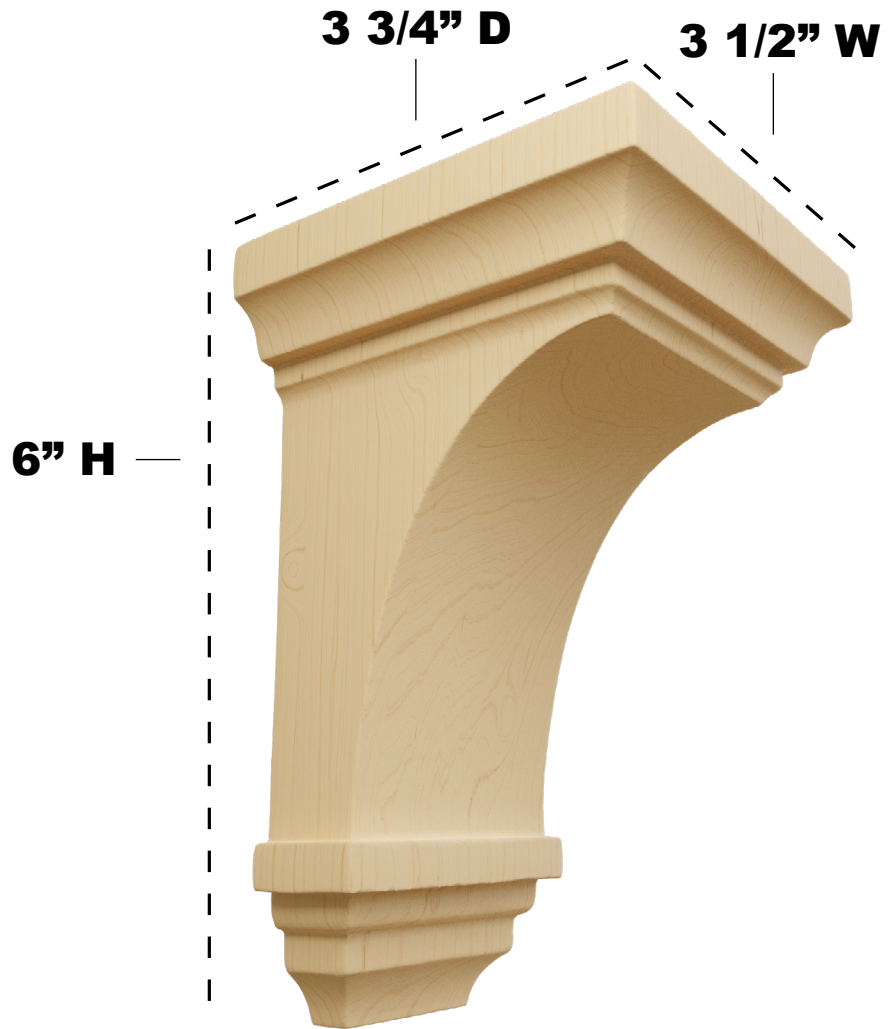

3 1/2" W X 3 3/4" D X 6" H JEFFERSON CORBEL

ITEM NO.: CORW03X03X06JE

FRONT VIEW

PROFILE VIEW

**AVAILABLE
WOOD
SPECIES:**

ALDER

CHERRY

MAPLE