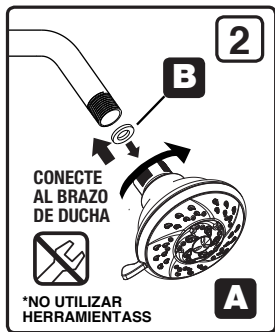

GLACIER BAY® Instrucciones de instalación/Información de garantía

899 759
899 792
899 924

Números de modelo:
8461000GW
8462000GW
8463000GW