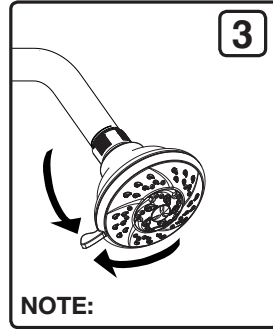

GLACIER BAY® Installation Instructions/Warranty Information

899 759
899 792
899 924

Model Number:
8461000GW
8462000GW
8463000GW

- A** (1) Showerhead
- B** (1) Washer

*Voids warranty if damaged with tools.