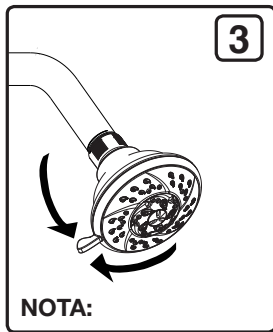

GLACIER BAY® Instrucciones de instalación/Información de garantía

899 759
899 792
899 924

Números de modelo:
8461000GW
8462000GW
8463000GW