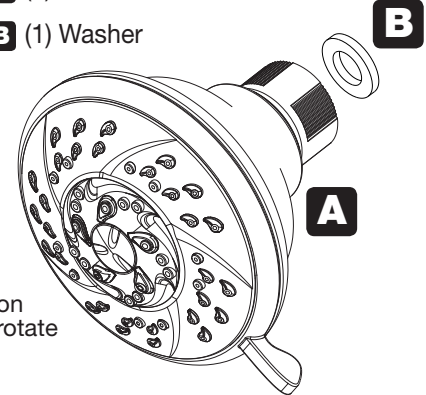

GLACIER BAY® Installation Instructions/Warranty Information

899 759
899 792
899 924

Model Number:
8461000GW
8462000GW
8463000GW

- A** (1) Showerhead
- B** (1) Washer

*Voids warranty if damaged with tools.