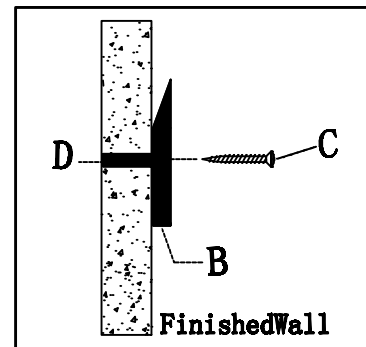

# HOME DECORATORS COLLECTION

HDC#: 0322710270

MFG#: 10401-M30-WH

ASSEMBLY INSTRUCTION

Made in China

Please assemble this item on a clean, soft surface to prevent damage.

## PARTS LIST

<b>A</b>		1PC
<b>B</b>		1PC
<b>C</b>		3PCS
<b>D</b>		3PCS

**STEP 1**

Pre-drill holes into the wall and attach part B to wall by using C and D.

**STEP 2**

Hang mirror cleat on to wall cleat.