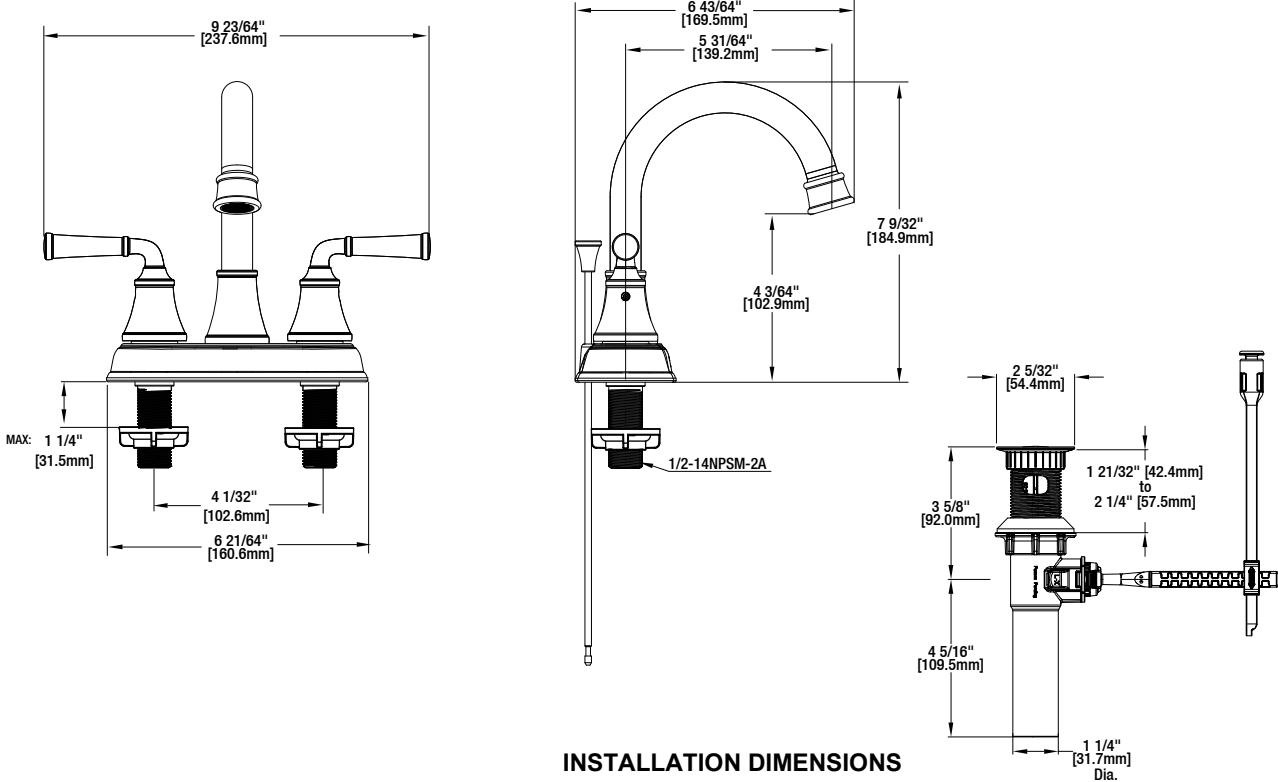

WARRANTY

- Limited Lifetime Warranty

Glacier Bay reserves the right to make changes in specifications and materials and to change and discontinue models, both without notice or obligation. Dimensions are for reference only.