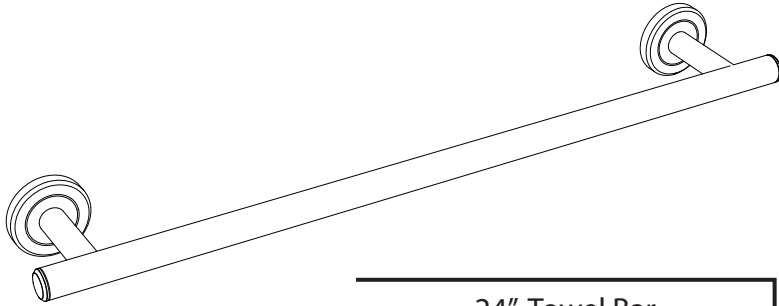

# Latitude<sup>2</sup> Collection

General Specifications

24" Towel Bar

- #4240 (Chrome)
- #4290 (Satin Nickel)
- #4240MX (Matte Black)