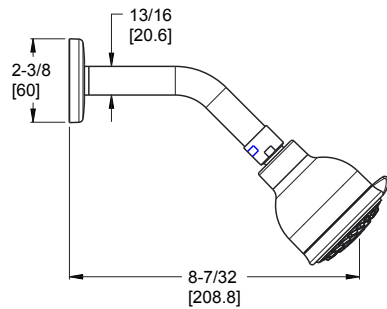

#### Features

- 1.8 GPM Flow Rate (Showerhead)
- Multi-Function Showerhead (3 Functions)
- Includes O7-31XA Valve
- Ceramic Disc Valves
- Verve Handles
- Pforever Warranty®

### Dimensions

3110

3120 Shown