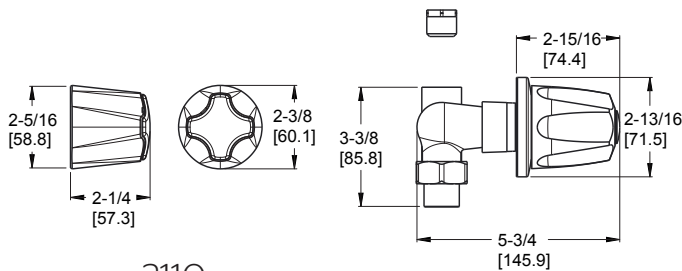

#### Features

- 1.8 GPM Flow Rate (Showerhead)
- Multi-Function Showerhead (3 Functions)
- Includes O7-31XA Valve
- Ceramic Disc Valves
- Verve Handles
- Pforever Warranty®

### Dimensions

3110

3120 Shown