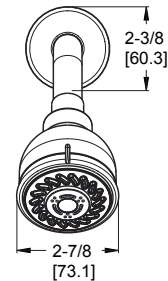

#### Features

- 1.8 GPM Flow Rate (Showerhead)
- Multi-Function Showerhead (3 Functions)
- Includes O7-31XA Valve
- Ceramic Disc Valves
- Verve Handles
- Pforever Warranty®

### Dimensions

3110

3120 Shown