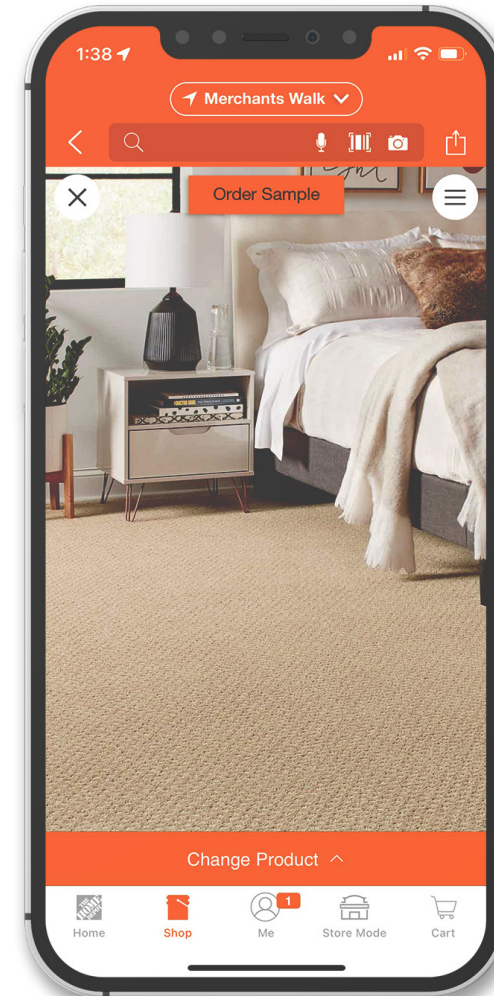

GET SAMPLES IN STORE OR ONLINE

In Store

Set up an in-home appointment and receive three free 8" x 8" samples of your choice.

Carpet samples are **FREE** with a purchase of measure.

Online

Order carpet samples online and receive free 2-day shipping. Visit [homedepot.com/carpet](https://www.homedepot.com/carpet)

SEE IT IN YOUR SPACE

See how different styles look in your space with our Roomvo flooring visualizer

Scan to See
How It Works

Visit [homedepot.com/Roomvo](https://www.homedepot.com/Roomvo)
for more details