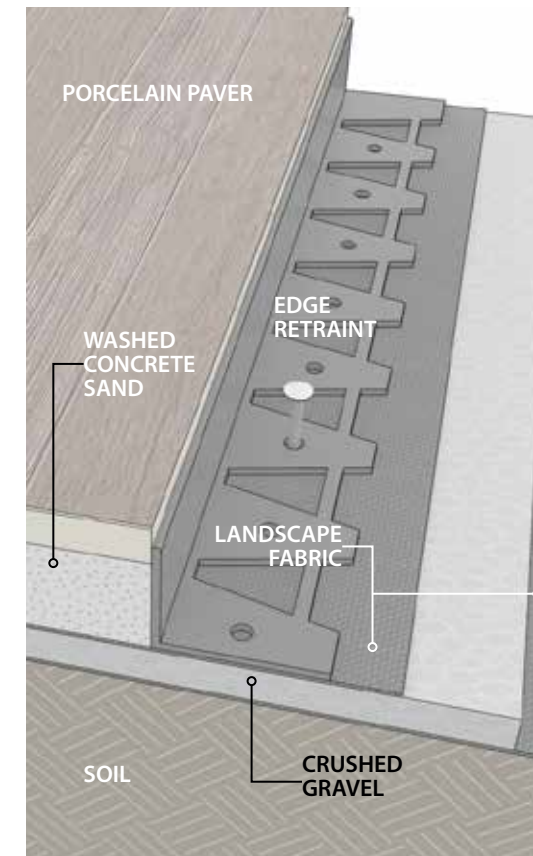

Depending on your DIY preference, our porcelain pavers can be installed three different ways. For complete installation details, visit www.corsoitalia.com

Before undertaking any project, be sure to familiarize yourself with the materials and tools that will be necessary to complete the project correctly and safely.

A few things to consider before beginning:

- ☐ Do I have enough materials?
- ☐ If your project requires digging, did you call your local utilities "Call Before you Dig Hotline"?
- ☐ Do you have assistance available to move heavy items?
- ☐ Do you have protective gear such as safety glasses, gloves, back support etc?
- ☐ Did you consider the subgrade material and how it will impact your installation?

GRAVEL OR SAND ONTO GROUND INSTALLATION