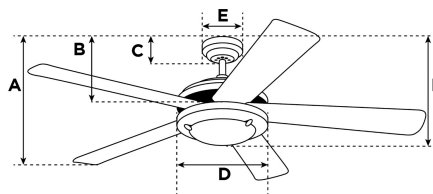

Item Number 7207900

Vintage Ceiling Fan

52" Oil Rubbed Bronze Finish Reversible Blades
(Rosewood/Light Maple) Includes Light Kit with
Frosted Ribbed Glass

Specifications

Size	52"
Blades	Reversible MDF Blades (Rosewood/Light Maple)
Blade Pitch	11°
Approved Location	Indoor
Suggested Room Size	Large Room (up to 15x15)
Down Rod	3/4" x 4"
Installation	Combo
Max. Ceiling Angle	18°
Lead Wire	78"
Light Bulb Usage	Includes (3) Candelabra (E12) Base 60 Watt Torpedo Lamps
Control	Remote Control Adaptable
Motor Finish	Oil Rubbed Bronze
Motor Material	Cold Rolled Steel Motor 153mm x 15mm
Reverse Airflow	Yes
Capacitor	Triple
Switch Housing Cap	Not Included

Reversible Light Maple
Finish Blades

Energy Information

Airflow Efficiency	60 Cubic Feet Per Minute Per Watt
Electricity Use	64 Watts (excludes lights)
Airflow	3835 Cubic Feet per Minute
Max rpm	60

Warranty

Ceiling fans backed by our Limited Lifetime Warranty have a lifetime motor warranty and a 2-year warranty on all other parts.

A. Top of Canopy to Bottom of Blades	10.9"
B. Top of Canopy to Bottom of Switch House	12.9"
C. Top of Canopy to Bottom of Canopy	2.4"
D. Width of Motor Housing	11"
E. Width of Canopy	5.1"
F. Top of Canopy to Bottom of Glass	18.4"