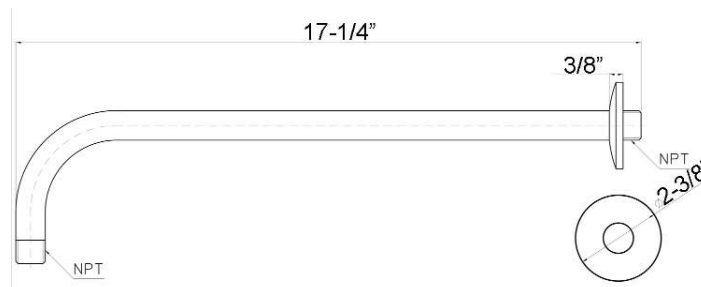

# SHOWER ARM

Cat. No.  
5708

Overall Length: 12-3/8"  
Overall Length: 17-1/4"

## Features:

- ▶ Designed for wall mount use
- ▶ Brass material
- ▶ Tube is 2 mm in thickness
- ▶ "L" Design
- ▶ Flange included
- ▶ Available in two sizes: 12" (5708-12), 17" (5708-17)
- ▶ 1/2" IPS

### 5708-17

Dimensions are nominal and may vary. Dimensions and specifications subject to change without notice.