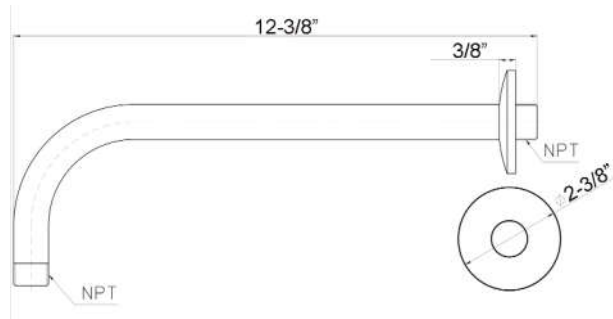

# SHOWER ARM

Cat. No.  
5708

Overall Length: 12-3/8"  
Overall Length: 17-1/4"

## Features:

- ▶ Designed for wall mount use
- ▶ Brass material
- ▶ Tube is 2 mm in thickness
- ▶ "L" Design
- ▶ Flange included
- ▶ Available in two sizes: 12" (5708-12), 17" (5708-17)
- ▶ 1/2" IPS

### 5708-17

Dimensions are nominal and may vary. Dimensions and specifications subject to change without notice.