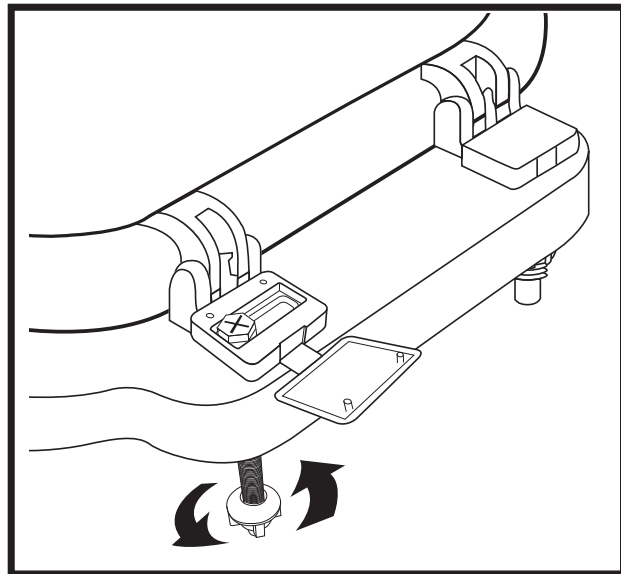

#### Installation Instructions:

Hardware included. All you need is a screwdriver.

Retighten nuts after seat has been in use for several weeks.

Measure your toilet from front of bowl to mounting holes.