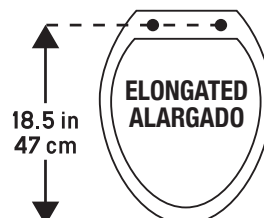

#### Installation Instructions:

Hardware included. All you need is a screwdriver.

Retighten nuts after seat has been in use for several weeks.

Measure your toilet from front of bowl to mounting holes.