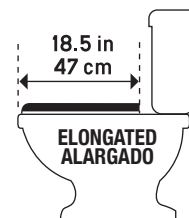

#### Installation Instructions:

Hardware included. All you need is a screwdriver.

Retighten nuts after seat has been in use for several weeks.

Measure your toilet from front of bowl to mounting holes.