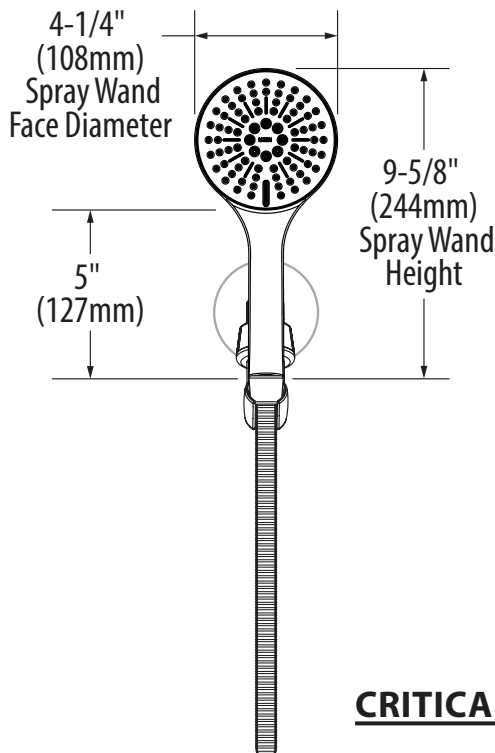

DESCRIPTION

- Includes handshower, hose, and bracket
- Spot Resist Brushed Nickel finish
- 60" double interlock spiral chrome hose (metal)
- 1/2" IPS connection

OPERATION

- Six functions
- Rotate outer ring to select function

Visit www.moen.com/support for the complete details and limitations

Iso™
6-Function Handshower
with Bracket & Hose

Models: 26056SRN

CRITICAL DIMENSIONS

(DO NOT SCALE)