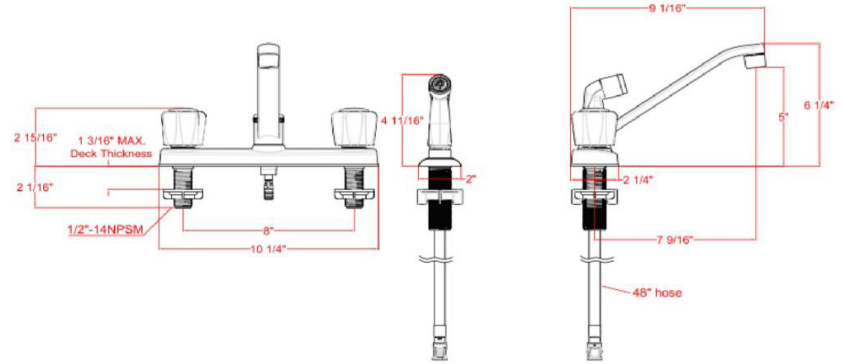

Millbridge 2-Handle Kitchen Faucet Polished Chrome

SPECIFICATIONS

MATERIAL:	ABS	FLOW RATE:	1.8 GPM
HANDLE MATERIAL:	Plastic	LOW FLOW:	Yes
SPOUT MATERIAL:	N/A	HANDLES - CONFIGURATION:	Double Handle
CARTRIDGE MATERIAL:	Washerless	HANDLE REACH:	1.06"
WATERWAY MATERIAL:	Hybrid	SPRAYER INCLUDED:	No
SPRAYER MATERIAL:	N/A	SPRAYER HOSE LENGTH:	N/A
DRAIN MATERIAL:	N/A	SPRAYER TYPE:	N/A
FAUCET TYPE:	Kitchen Double Handle	SOAP DISPENSER INCLUDED:	No
MOUNTING TYPE:	Deck Mount	QUICK ATTACH INCLUDED:	No
MOUNTING HOLES:	3	DIMENSIONS WITH DECK PLATE:	10.25" L x 9.1" W x 6.25" D
MAX DECK THICKNESS:	1.14"	WEIGHT WITH DECK PLATE:	1.7 lbs.
DECK PLATE - INCLUDED:	N/A	DIMENSIONS W/O DECK PLATE:	10.25" L x 9.1" W x 6.25" D
SPOUT REACH:	7.55"	WEIGHT W/O DECK PLATE:	1.7 lbs.
SPOUT HEIGHT:	4.78"	PVD FINISH:	No