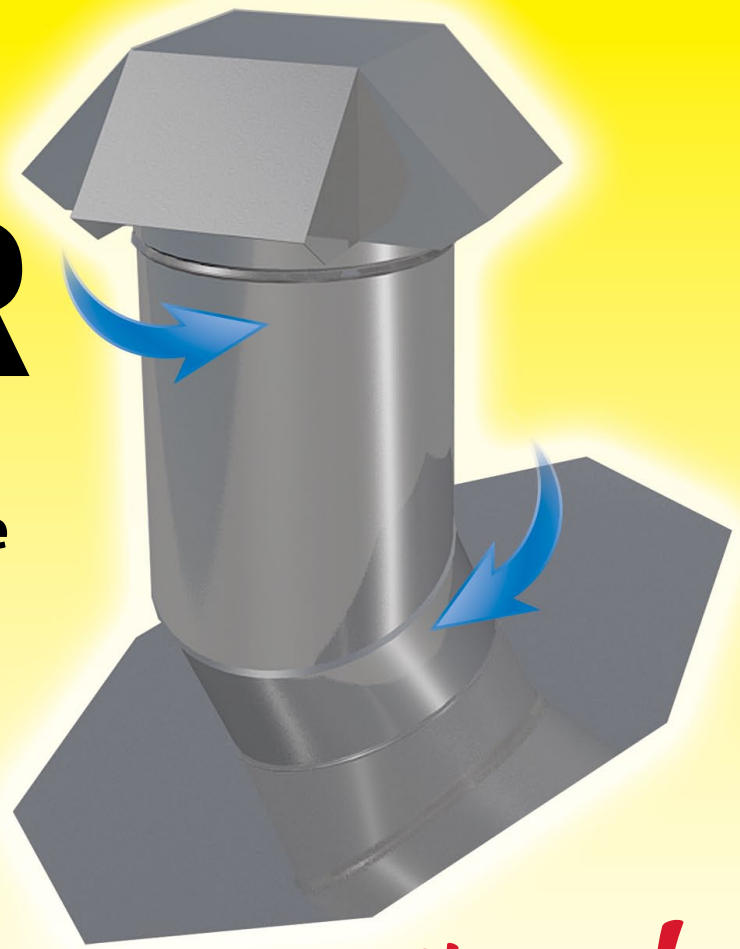

WORK SMARTER

- ✓ The ONLY roof jack with an ADJUSTABLE stack and base
- ✓ Adjusts to fit most pitches
- ✓ Available in 6" and 8"
- ✓ Galvanized, black, brown and weathered wood

THE RIGHT ROOF JACK FOR THE JOB *Always!*