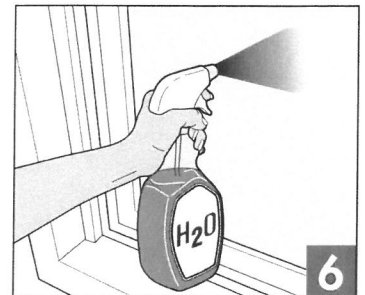

Clean Glass

Measure / Trim Film

Wet Glass

Remove Backing

Position Film

Wet Film

Squeegee

Package Includes:
Window Film
Instruction Sheet
Squeegee