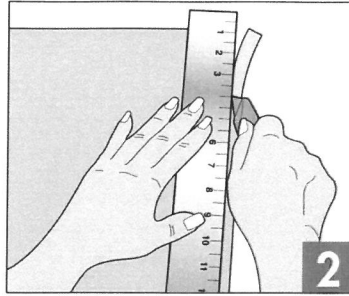

Clean Glass

Measure / Trim Film

Wet Glass

Remove Backing

Position Film

Wet Film

Squeegee

Package Includes:
Window Film
Instruction Sheet
Squeegee