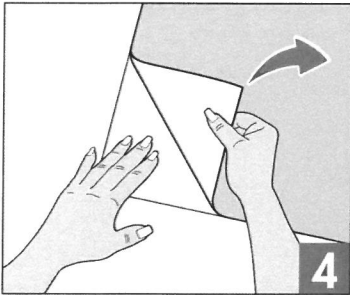

Clean Glass

Measure / Trim Film

Wet Glass

Remove Backing

Position Film

Wet Film

Squeegee

Package Includes:
Window Film
Instruction Sheet
Squeegee