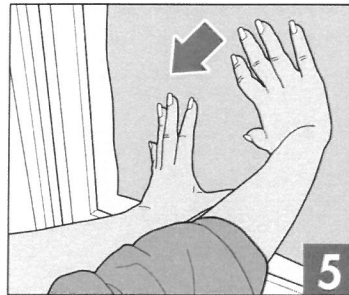

Clean Glass

Measure / Trim Film

Wet Glass

Remove Backing

Position Film

Wet Film

Squeegee

Package Includes:
Window Film
Instruction Sheet
Squeegee