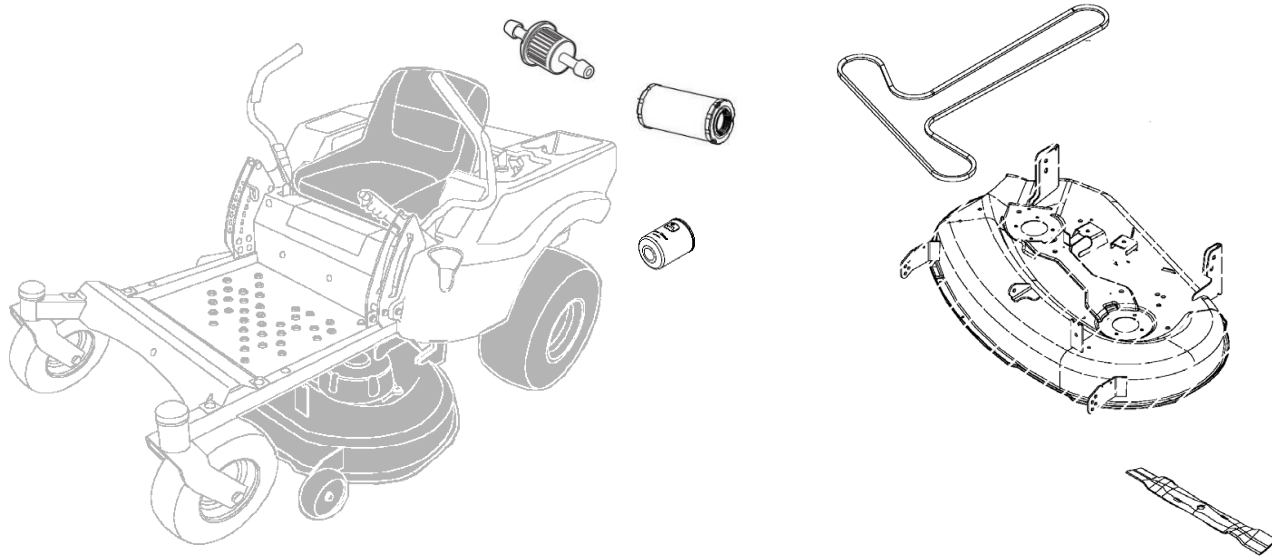

John Deere Z335E ZTrak™

Parts and Maintenance Information

Key	Description	Part Number	THD Store SKU	THD Online SKU
1.	42 inch Mower Blade	GY20683	NA	206657632
2.	42 inch Mower Deck Belt	GX25628	NA	206657554
3.	Oil Filter	GY20577	226-963	100175070
4.	Oil	TY22029	226-971	100127512
5.	Fuel Filter	GY20709	289-625	100126418
6.	Air Filter	GY21435	876-771	202722487