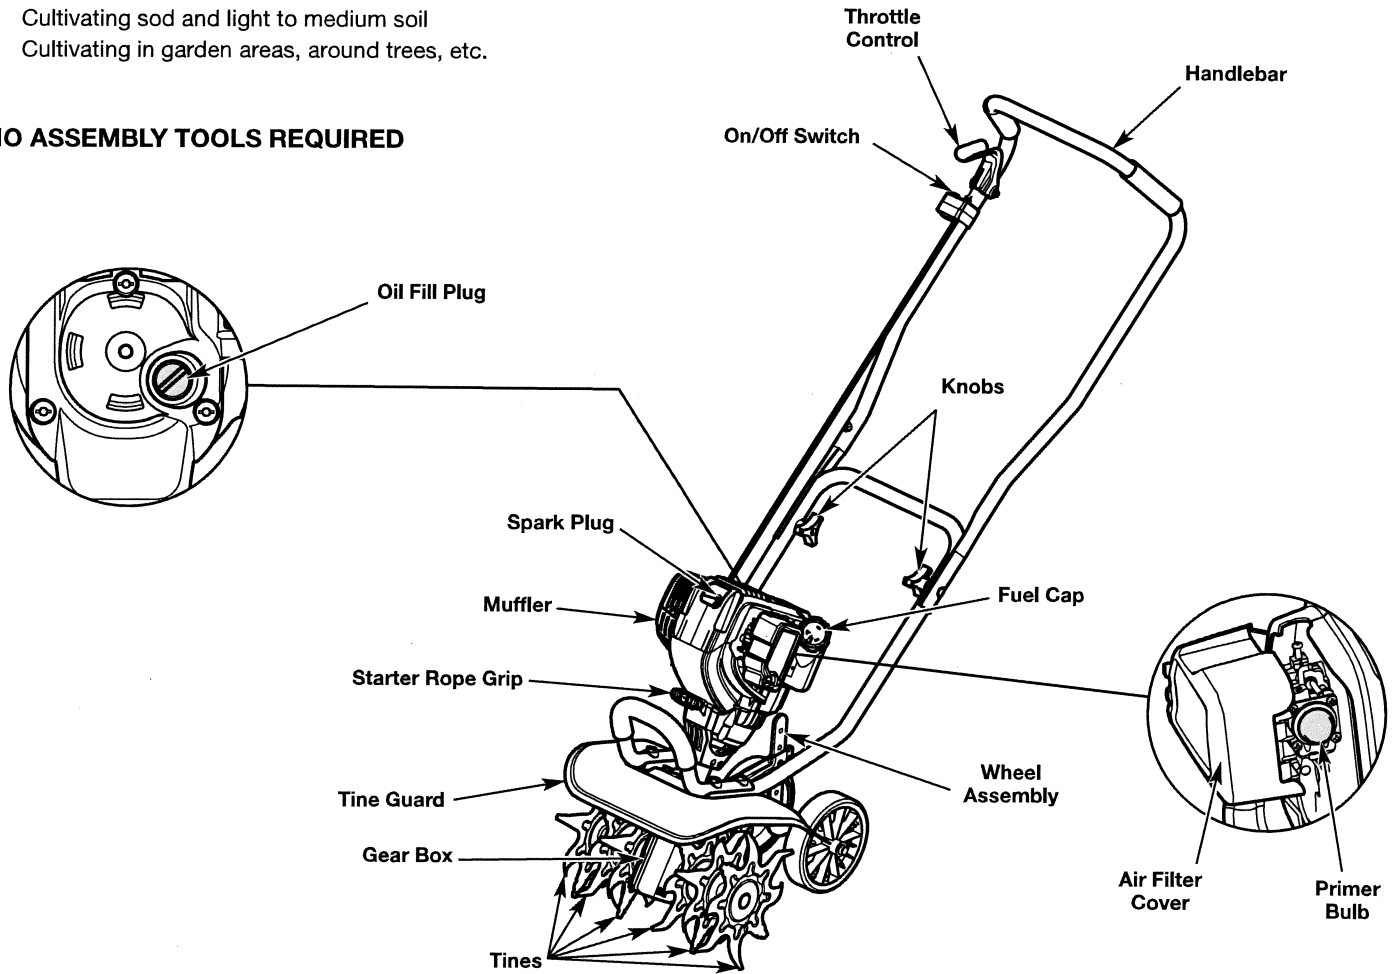

## SPECIFICATIONS\*

Engine Type .....	Air-Cooled, 4-Cycle
Displacement.....	30 cc (1.83 cu. in.)
Spark Plug Gap.....	0.025 inch (0.635 mm)
Spark Plug .....	Champion® RDZ4H or equivalent plug
Lubrication .....	SAE 30 Oil
Crankcase Oil Capacity .....	3.04 oz. (90 ml)
Fuel Tank Capacity .....	15 oz. (444 ml)
Cultivating Path Width (Maximum) .....	12 inches (30.5 cm)
Cultivating Depth (Maximum) .....	6 inches (15.2 cm)
Approximate Unit Weight (No fuel) .....	30 - 31 lbs. (13.6 - 14.1 kg)