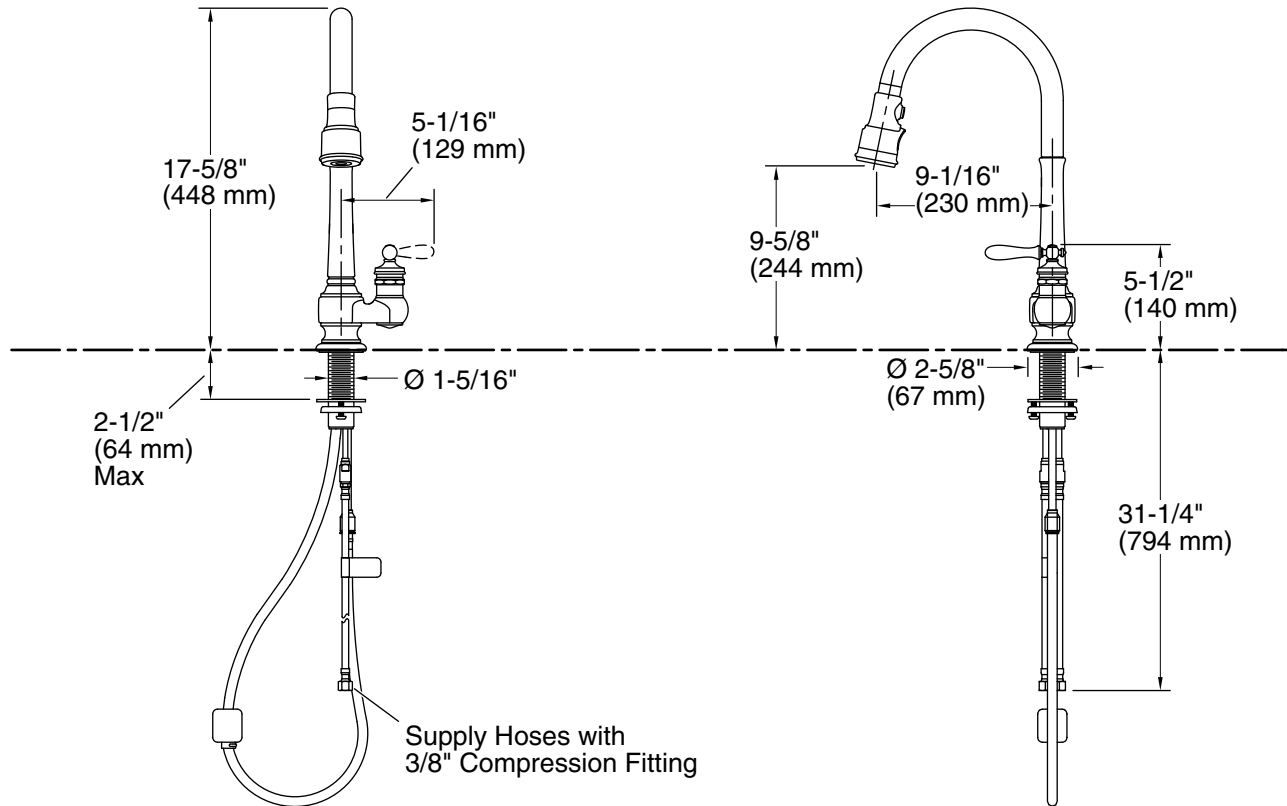

Adapters, Rough-in and Extension Kits

1012715 Range: 3-1/4" (83 mm) -
5-3/8" (137 mm)

Recommended Products/Accessories

1167289 1.5 GPM [5.7 l/min] Low Flow Kit
K-99272 Three-Hole Kitchen Faucet Escutcheon
K-23723 Faucet cleaner

Technical Information

All product dimensions are nominal.

Notes

Install this product according to the installation guide.

ADA complaint for faucet handles only.

ADA, CSA B651 compliant when installed to the specific requirements of these regulations.