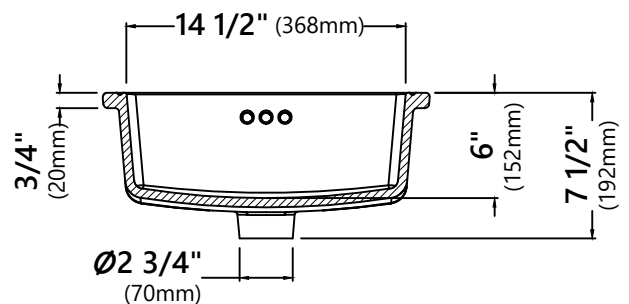

KCU-231

Undermount Ceramic Bathroom Sink

Sink Dimensions

Overall Dimensions: 17" x 17" x 7 1/2"

Bowl Dimensions: 14 1/2" x 14 1/2"

Sink Depth: 6"

Features

- Vitreous China
- Square Vessel Sink
- 1 3/4" Drain Hole Size
- With Overflow

cUPC

ADA

NOTE: Each sink may have a 3% dimension tolerance. Please measure the sink prior to installation.

Warranty

Kraus Limited Lifetime Warranty

see website for details www.kraususa.com