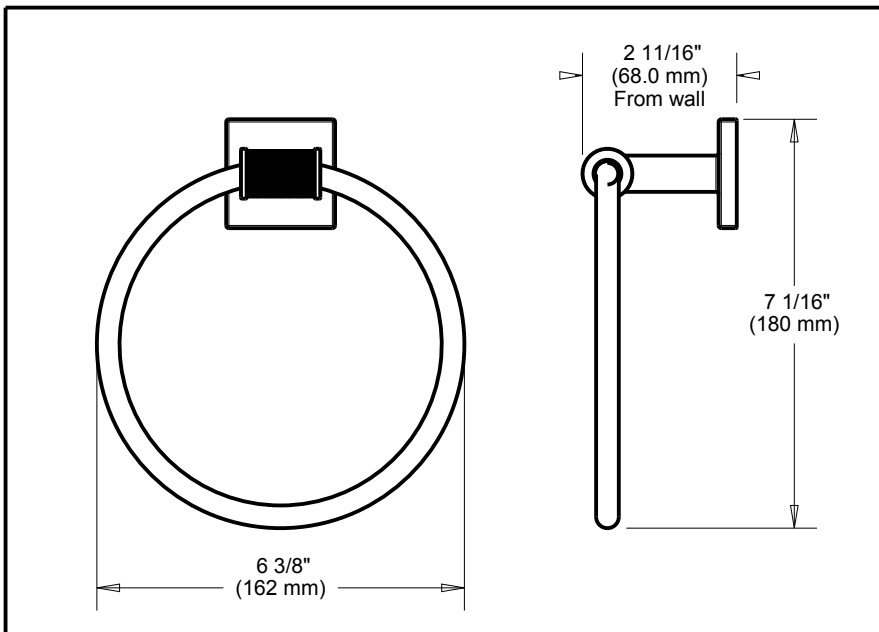

DELTA[®]

ACCESSORIES

- Averland™ Bath Collection
- Towel Ring

Submitted Model No.: _____

Specific Features: _____

STANDARD SPECIFICATIONS:

- Mounting hardware and mounting template included with product.

WARRANTY