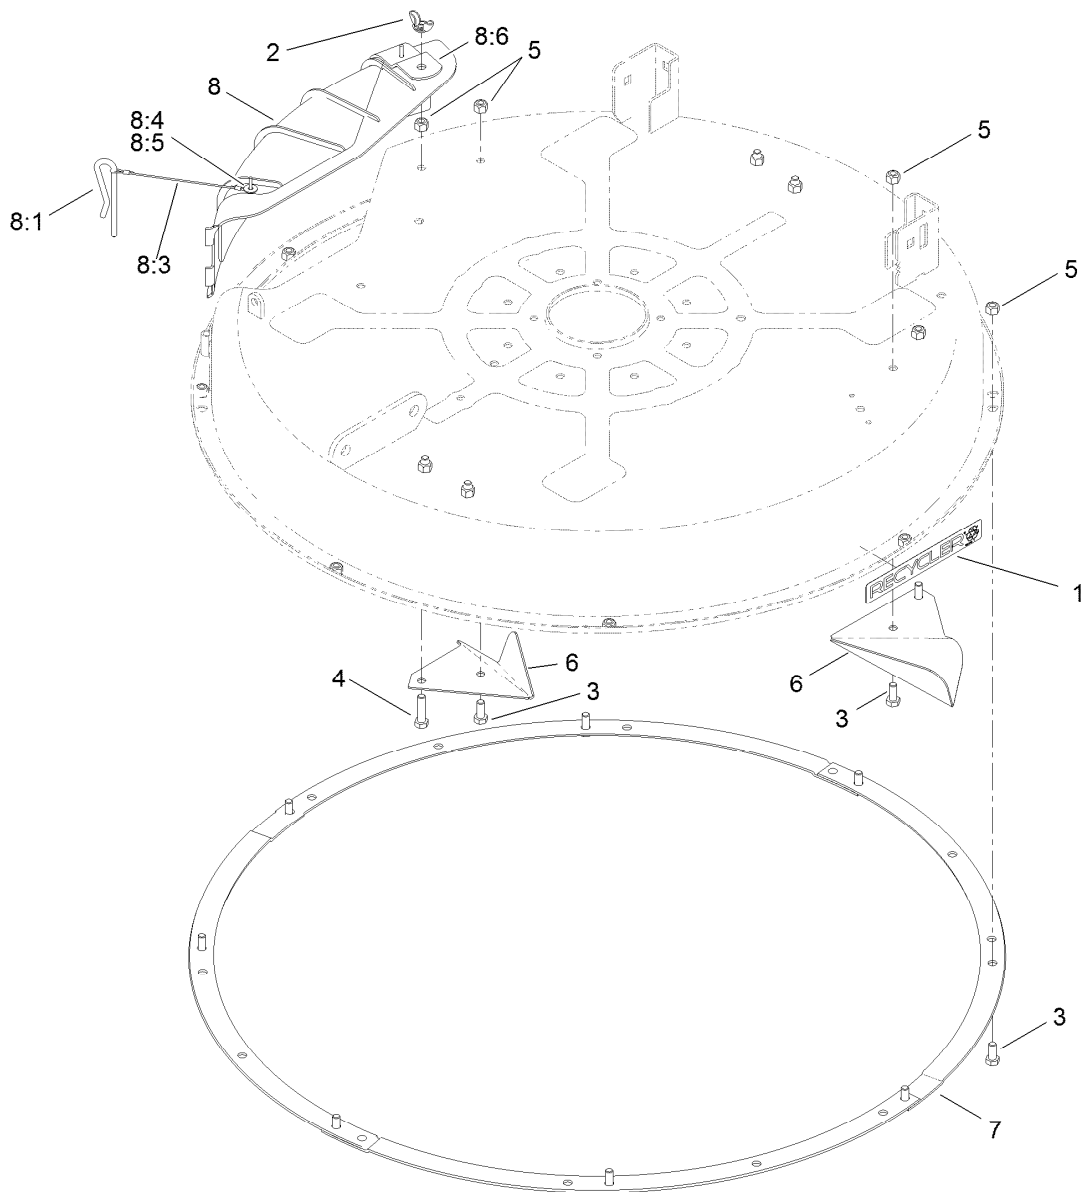

Count on it.

Parts Catalog

32in Recycler[®] Kit

2011 and After TimeCutter[®] Z Riding Mower

Model No. 79017

32 Inch Deck Recycler Kit Assembly

Ref.	Part Number	Qty.	Description
1	119-2368	1	Decal-Recycler
2	32103-2	1	Nut-Wing
3	322-3	15	Screw-HH
4	322-6	1	Screw-HH
5	3296-29	16	Nut-Lock, NI
6	80-2630-03	4	Kicker
7	80-4490-03	4	Ring-Deck
8	82-6151	1	Discharge Cover ASM
8:1	28-8130	1	Pin-Locking, Chute
8:3	28-8070	1	Lanyard
8:4	3290-282	2	Rivet-Blind
8:5	3256-49	1	Washer-Flat
8:6	83-7010-03	1	Brace