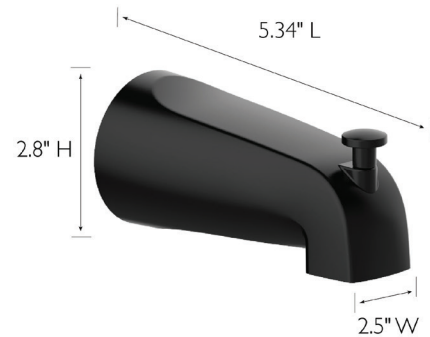

Tub Diverter Spout
Matte Black

SPECIFICATIONS

MATERIAL:	Zinc
FAUCET TYPE:	Bath & Shower Trim
SPOUT REACH:	5.34"
DIMENSIONS:	2.8" H x 5.34" L x 2.5" W
WEIGHT:	0.73 lbs.
PVD FINISH:	Yes
ESCUTCHEON INCLUDED:	No
VALVE INCLUDED:	No
PRESSURE BALANCED VALVE:	No