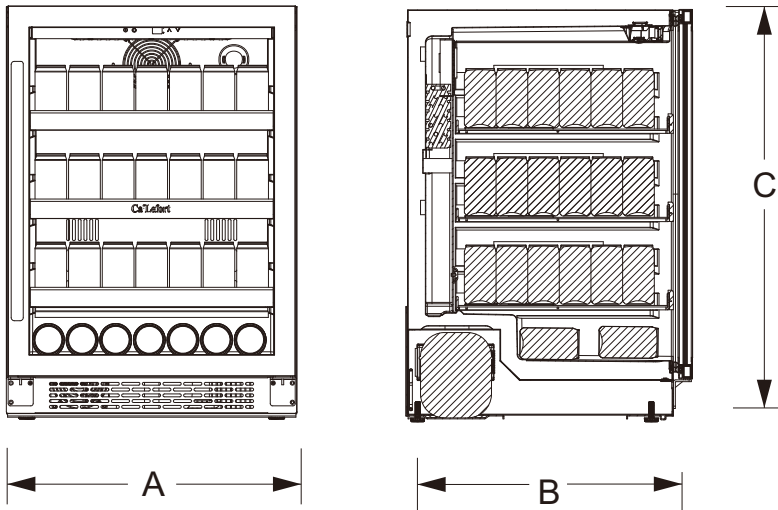

Ca'Lefort Beverage Center

Ca'Lefort

Cif-BS24

Product Technical Illustration

Total: 42 3+14=140cans

Overall Width (in.) A	23.4"
Overall Depth (in.) B	23.8" (25.5" with handle installed)
Overall Height (in.) C	33.8"

Signature Features

140 Beverage Cans Storage Capacity

Enjoy this beverage center with plenty of space to store all your favorite red and white beverages with 6 movable carbonized wooden shelves.

Upgraded Cooling System Beverage Fridge

Width	23.4"
Depth	23.8"
Height	33.8"

More Easy-To-Use Features

- 140 Beverage Cans Storage Capacity
- Advanced Cooling System Beverage Fridge
- Beverage Cooler With Inside Digital Temperature Control Panel
- Tempered Grey-color Glass Door Beverage Fridge
- Capacitive Touch Electronic Controls
- Three Interior LED Lighting (White & Blue & Amber)
- Reversible Hidden Hinges Beverage Fridge