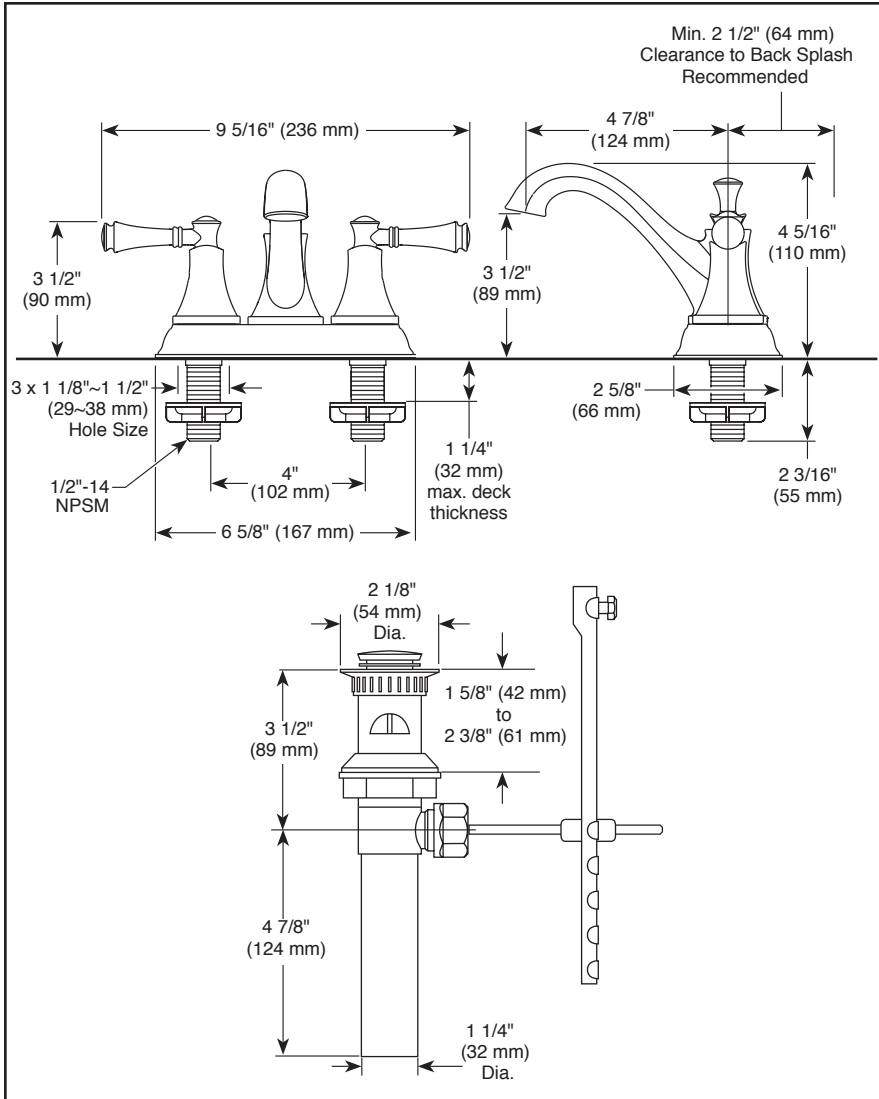

LAVATORY FAUCET

- Silverton Collection
- Two Handle Deck Mount

STANDARD SPECIFICATIONS:

- Max flow rate: 1.50 GPM @ 60 PSI, 5.68 L/Min @ 414 kPa
- Max flow rate (ECO models only): 1.20 GPM @ 60 PSI, 4.54 L/Min @ 414 kPa
- Three hole mount
- Hot and cold stems are interchangeable
- 1/4 turn handle stops
- Control mechanism is a rotating cylinder type with stainless steel plate and 90° rotation, with replaceable non-metallic seats
- Models have drain with pop-up type fitting with plated flange and stopper
- RP76691 thick deck mounting kit adds 1 1/4" (25 mm) to maximum deck thickness

▲ Designate proper finish suffix

55 E. 111th Street, Indianapolis, Indiana 46280
350 South Edgeware Road, St. Thomas, ON N5P 4L1
© 2015 Masco Corporation of Indiana

Delta reserves the right (1) to make changes in specifications and materials, and (2) to change or discontinue models, both without notice or obligation. Dimensions are for reference only. See current full-line price book or www.deltafaucet.com for finish options and product availability.