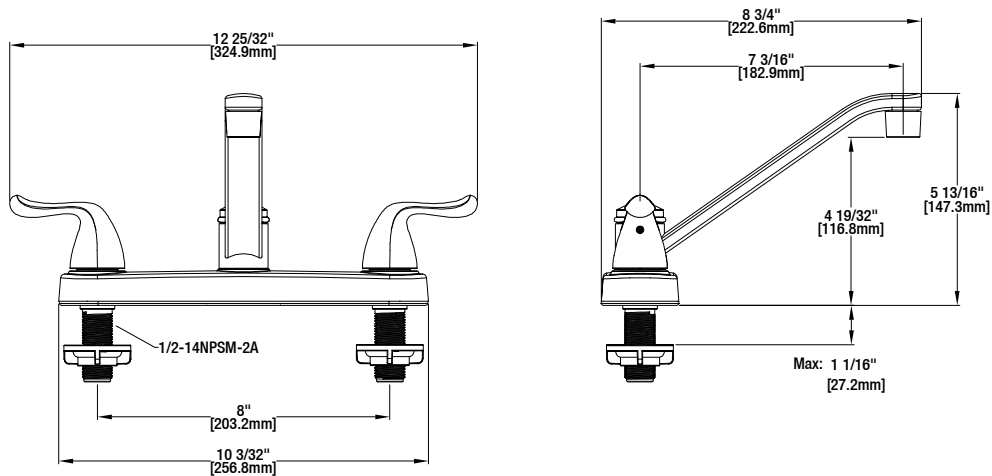

WARRANTY

- Limited Lifetime Warranty

INSTALLATION DIMENSIONS

Glacier Bay reserves the right to make changes in specifications and materials and to change and discontinue models, both without notice or obligation. Dimensions are for reference only.