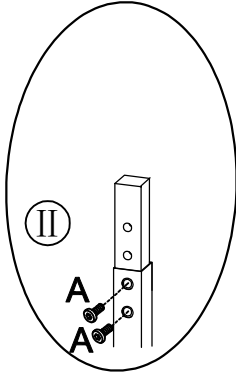

Tribesigns

HOGA-JW0254

Notes:

Don't tighten screws completely at first, just in case parts were assembled wrongly and need disassemble. Tighten screws at last when all parts are put together.

A M6×12mm  16PCS	B M6×40mm  14PCS	C M6×30mm  8PCS	D M6×20mm  4PCS	E M6×55mm  2PCS
F M7×48mm  10PCS	G  4PCS	H  2PCS	I  2PCS	J  2PCS
k 4mm  1PC				

1

A M6×12mm  16PCS	G  4PCS	k 4mm  1PC
--	---	---

1

<p>B M6×40mm</p>  <p>8PCS</p>	<p>k</p> <p>4mm</p>  <p>1PC</p>
---	---

1

<p>B M6×40mm</p>  <p>6PCS</p>	<p>C M6×30mm</p>  <p>8PCS</p>	<p>D M6×20mm</p>  <p>4PCS</p>
<p>E M6×55mm</p>  <p>2PCS</p>	<p>F M7×48mm</p>  <p>10PCS</p>	<p>k 4mm</p>  <p>1PC</p>