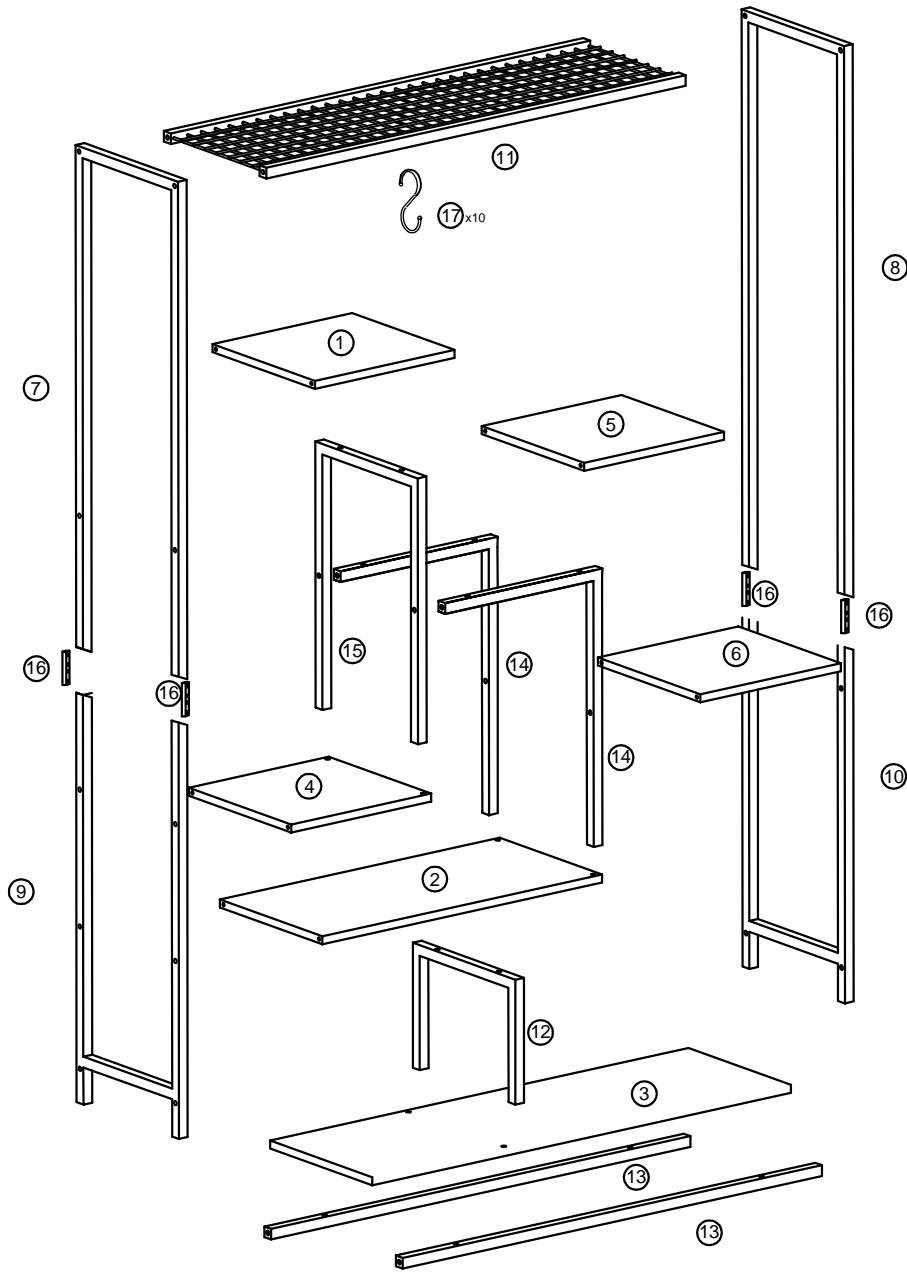

Tribesigns

HOGA-JW0254

Notes:

Don't tighten screws completely at first, just in case parts were assembled wrongly and need disassemble. Tighten screws at last when all parts are put together.

A M6×12mm  16PCS	B M6×40mm  14PCS	C M6×30mm  8PCS	D M6×20mm  4PCS	E M6×55mm  2PCS
F M7×48mm  10PCS	G  4PCS	H  2PCS	I  2PCS	J  2PCS
k 4mm  1PC				

1

A M6×12mm  16PCS	G  4PCS	k 4mm  1PC
--	---	---

1

<p>B M6×40mm</p>  <p>8PCS</p>	<p>k</p> <p>4mm</p>  <p>1PC</p>
---	---

1

<p>B M6×40mm</p>  <p>6PCS</p>	<p>C M6×30mm</p>  <p>8PCS</p>	<p>D M6×20mm</p>  <p>4PCS</p>
<p>E M6×55mm</p>  <p>2PCS</p>	<p>F M7×48mm</p>  <p>10PCS</p>	<p>k 4mm</p>  <p>1PC</p>