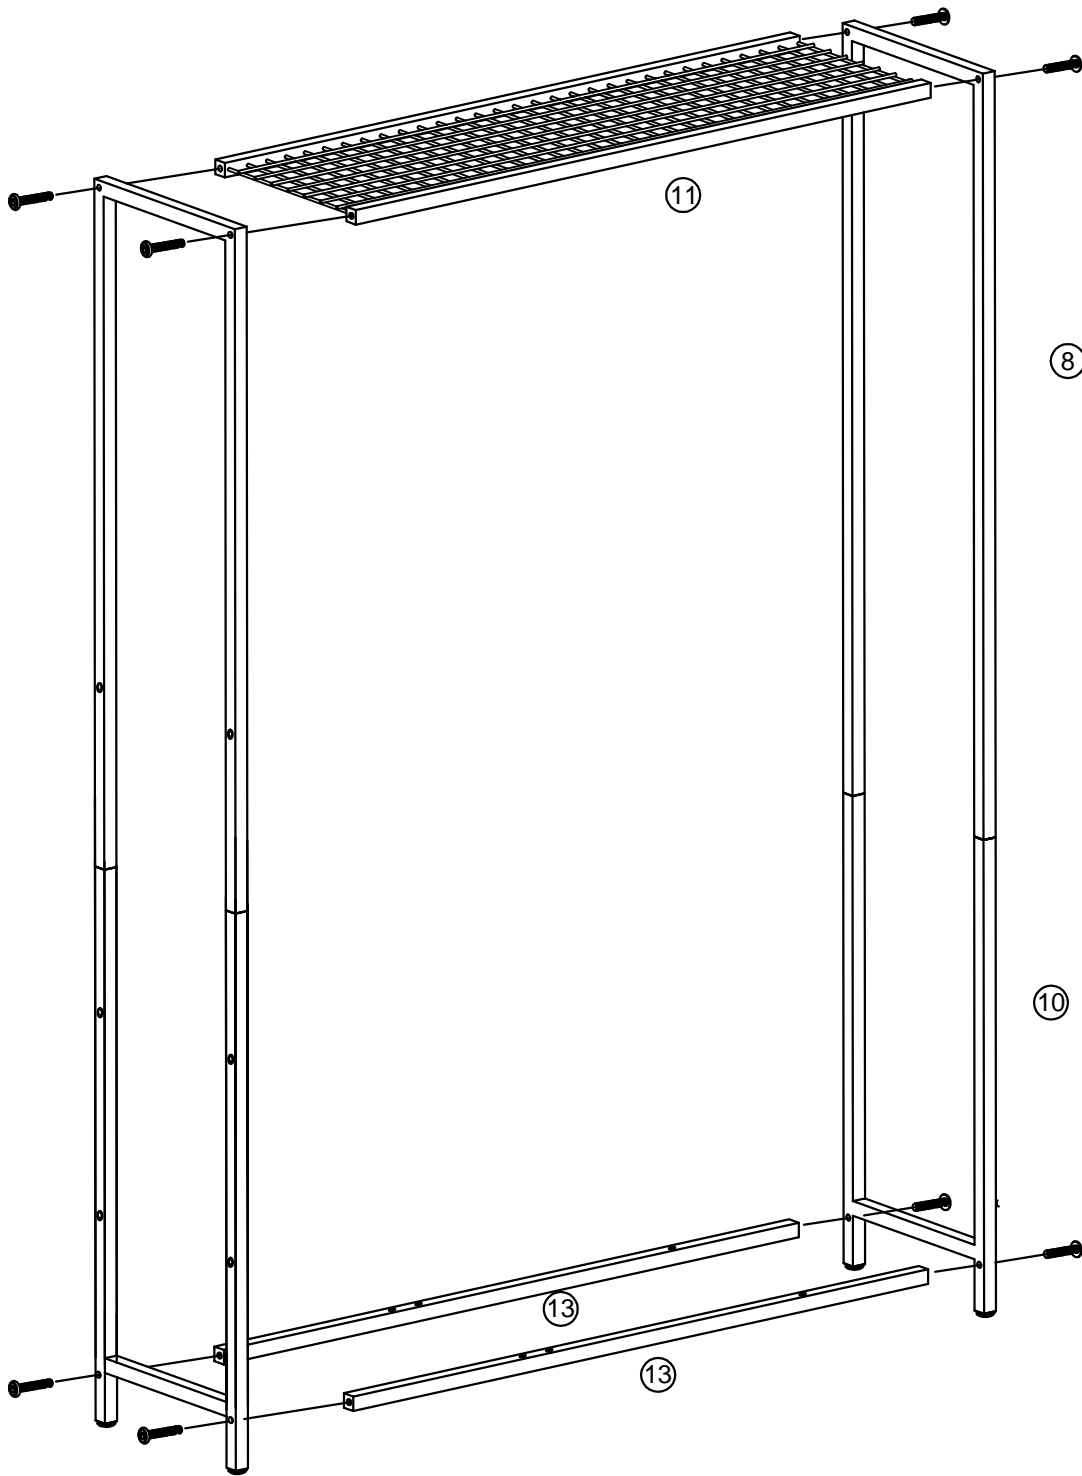

Tribesigns

HOGA-JW0254

Notes:

Don't tighten screws completely at first, just in case parts were assembled wrongly and need disassemble. Tighten screws at last when all parts are put together.

A M6×12mm  16PCS	B M6×40mm  14PCS	C M6×30mm  8PCS	D M6×20mm  4PCS	E M6×55mm  2PCS
F M7×48mm  10PCS	G  4PCS	H  2PCS	I  2PCS	J  2PCS
k 4mm  1PC				

1

A M6×12mm  16PCS	G  4PCS	k 4mm  1PC
--	---	---

1

<p>B M6×40mm</p>  <p>8PCS</p>	<p>k</p> <p>4mm</p>  <p>1PC</p>
---	---

1

<p>B M6×40mm</p>  <p>6PCS</p>	<p>C M6×30mm</p>  <p>8PCS</p>	<p>D M6×20mm</p>  <p>4PCS</p>
<p>E M6×55mm</p>  <p>2PCS</p>	<p>F M7×48mm</p>  <p>10PCS</p>	<p>k 4mm</p>  <p>1PC</p>