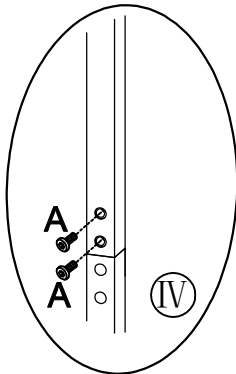

Tribesigns

HOGA-JW0254

Notes:

Don't tighten screws completely at first, just in case parts were assembled wrongly and need disassemble. Tighten screws at last when all parts are put together.

A M6×12mm  16PCS	B M6×40mm  14PCS	C M6×30mm  8PCS	D M6×20mm  4PCS	E M6×55mm  2PCS
F M7×48mm  10PCS	G  4PCS	H  2PCS	I  2PCS	J  2PCS
k 4mm  1PC				

1

A M6×12mm  16PCS	G  4PCS	k 4mm  1PC
--	---	---

1

<p>B M6×40mm</p>  <p>8PCS</p>	<p>k</p> <p>4mm</p>  <p>1PC</p>
---	---

1

<p>B M6×40mm</p>  <p>6PCS</p>	<p>C M6×30mm</p>  <p>8PCS</p>	<p>D M6×20mm</p>  <p>4PCS</p>
<p>E M6×55mm</p>  <p>2PCS</p>	<p>F M7×48mm</p>  <p>10PCS</p>	<p>k 4mm</p>  <p>1PC</p>