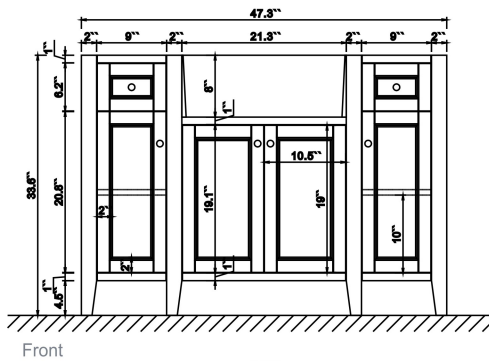

Dimensions

Front

Back

Side

Top

Features

- Solid wood&Hardwood Construction
- 2 Soft-close Drawers
- 4 Soft-close Doors
- Brushed Gold hardware
- Adjustable leg levelers
- Undermount Basin

Dimensions:

- 48``x20.1``x34.6``(With Top)
- 47.3``x18.5``x33.6``(Vanity Only)

Vanity Finish:

- White (W)
- Sapphire Gray (SG)
- Heritage Blue (HB)

Countertop:

Italian carrara white marble(CW)

Certification

CARB P2

Countertop & Sink

Dimensions:

Countertop: 48'' x 20.5'' x 1''

Rectangle undermount basin: 21'' x 15.8'' x 7.9''

Top