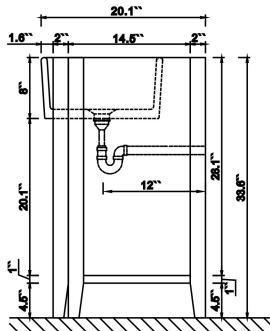

Dimensions

Front

Back

Side

Top

Features

- Solid wood&Hardwood Construction
- 2 Soft-close Drawers
- 4 Soft-close Doors
- Brushed Gold hardware
- Adjustable leg levelers
- Undermount Basin

Dimensions:

- 48``x20.1``x34.6``(With Top)
- 47.3``x18.5``x33.6``(Vanity Only)

Vanity Finish:

- White (W)
- Sapphire Gray (SG)
- Heritage Blue (HB)

Countertop:

Italian carrara white marble(CW)

Certification

CARB P2

Countertop & Sink

Dimensions:

Countertop: 48'' x 20.5'' x 1''

Rectangle undermount basin: 21'' x 15.8'' x 7.9''

Top