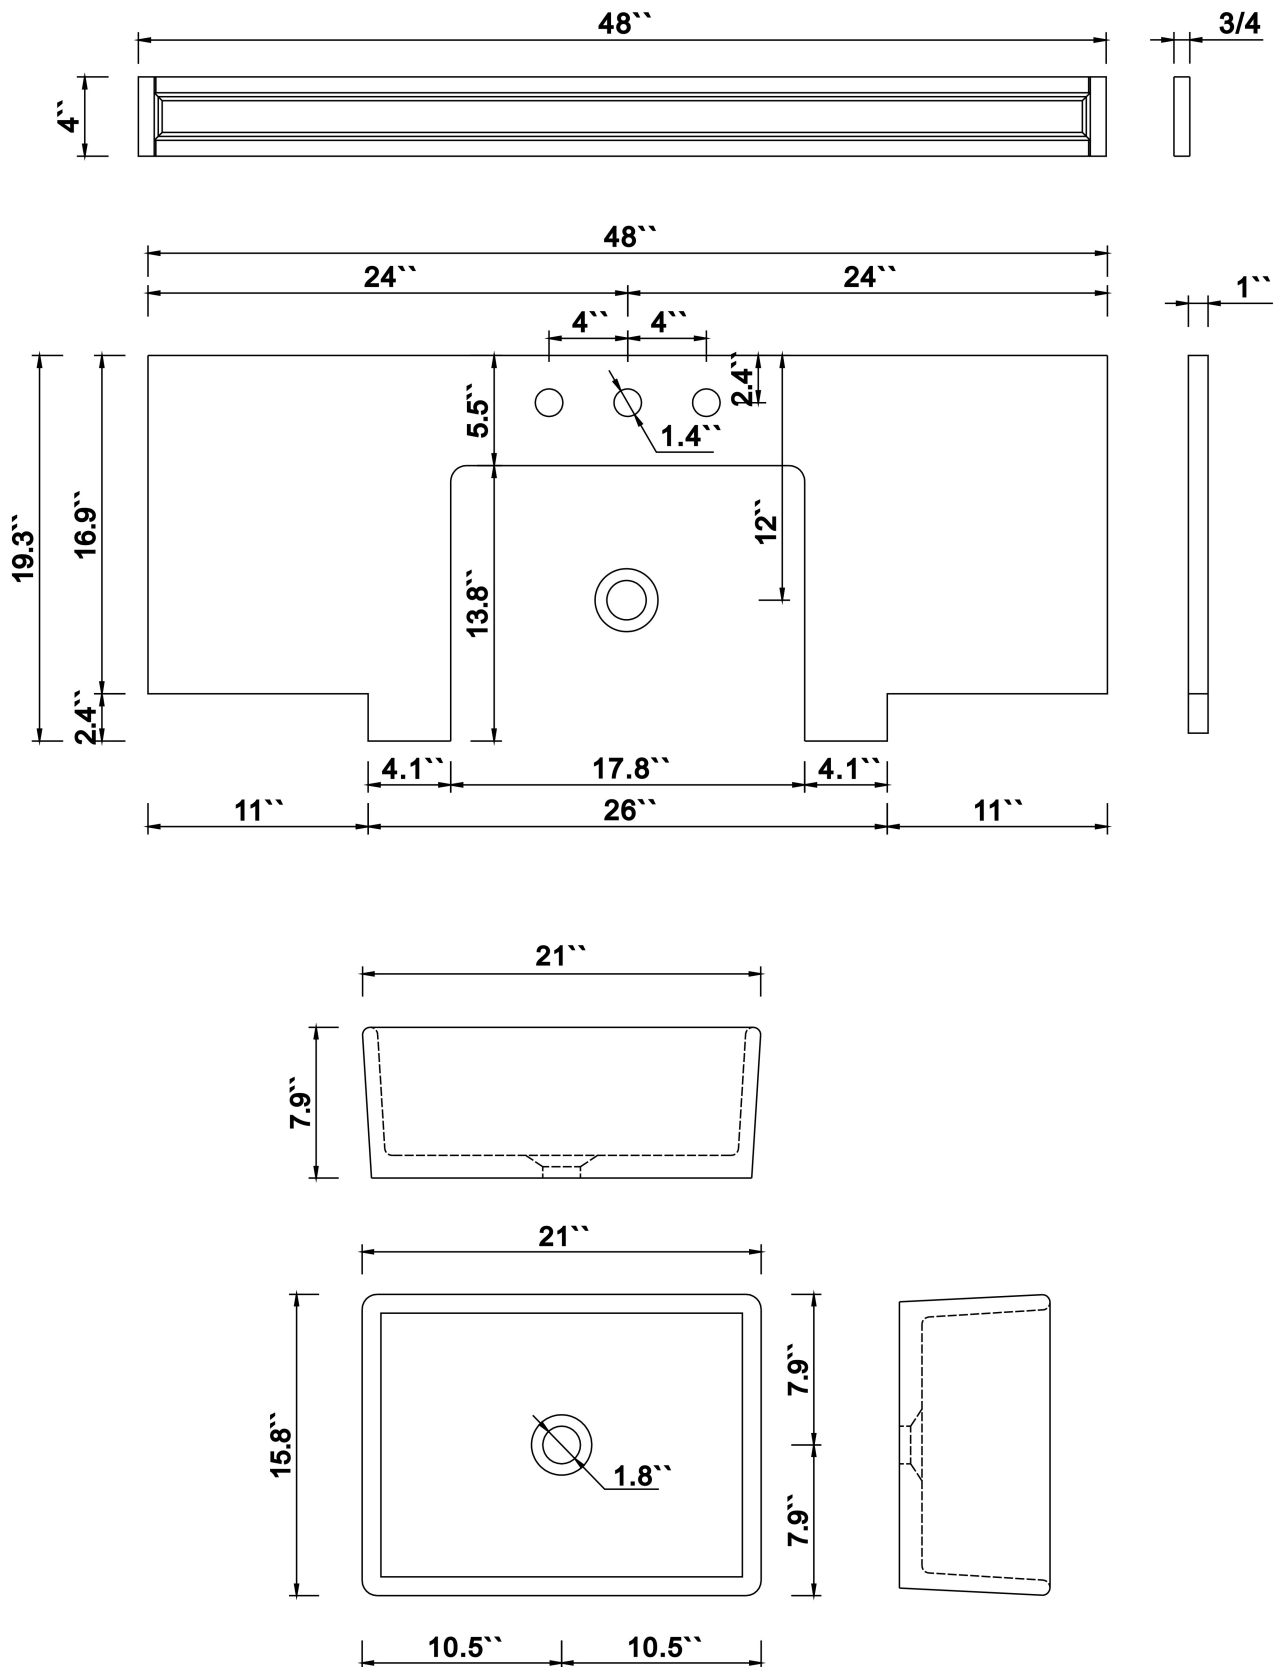

Dimensions

Front

Back

Side

Top

Features

- Solid wood&Hardwood Construction
- 2 Soft-close Drawers
- 4 Soft-close Doors
- Brushed Gold hardware
- Adjustable leg levelers
- Undermount Basin

Dimensions:

- 48``x20.1``x34.6``(With Top)
- 47.3``x18.5``x33.6``(Vanity Only)

Vanity Finish:

- White (W)
- Sapphire Gray (SG)
- Heritage Blue (HB)

Countertop:

Italian carrara white marble(CW)

Certification

CARB P2

Countertop & Sink

Dimensions:

Countertop: 48'' x 20.5'' x 1''

Rectangle undermount basin: 21'' x 15.8'' x 7.9''

Top