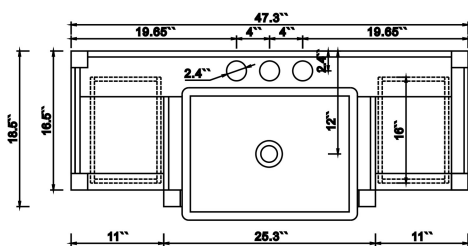

Dimensions

Front

Back

Side

Top

Features

- Solid wood&Hardwood Construction
- 2 Soft-close Drawers
- 4 Soft-close Doors
- Brushed Gold hardware
- Adjustable leg levelers
- Undermount Basin

Dimensions:

- 48``x20.1``x34.6``(With Top)
- 47.3``x18.5``x33.6``(Vanity Only)

Vanity Finish:

- White (W)
- Sapphire Gray (SG)
- Heritage Blue (HB)

Countertop:

Italian carrara white marble(CW)

Certification

CARB P2

Countertop & Sink

Dimensions:

Countertop: 48'' x 20.5'' x 1''

Rectangle undermount basin: 21'' x 15.8'' x 7.9''

Top