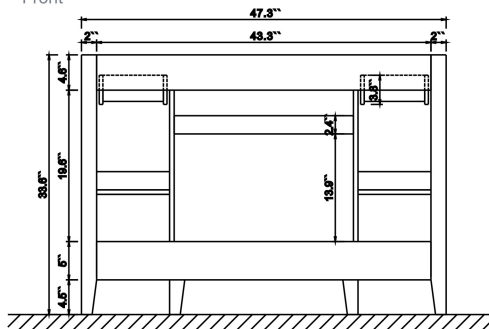

Dimensions

Front

Back

Side

Top

Features

- Solid wood&Hardwood Construction
- 2 Soft-close Drawers
- 4 Soft-close Doors
- Brushed Gold hardware
- Adjustable leg levelers
- Undermount Basin

Dimensions:

- 48``x20.1``x34.6``(With Top)
- 47.3``x18.5``x33.6``(Vanity Only)

Vanity Finish:

- White (W)
- Sapphire Gray (SG)
- Heritage Blue (HB)

Countertop:

Italian carrara white marble(CW)

Certification

CARB P2

Countertop & Sink

Dimensions:

Countertop: 48'' x 20.5'' x 1''

Rectangle undermount basin: 21'' x 15.8'' x 7.9''

Top