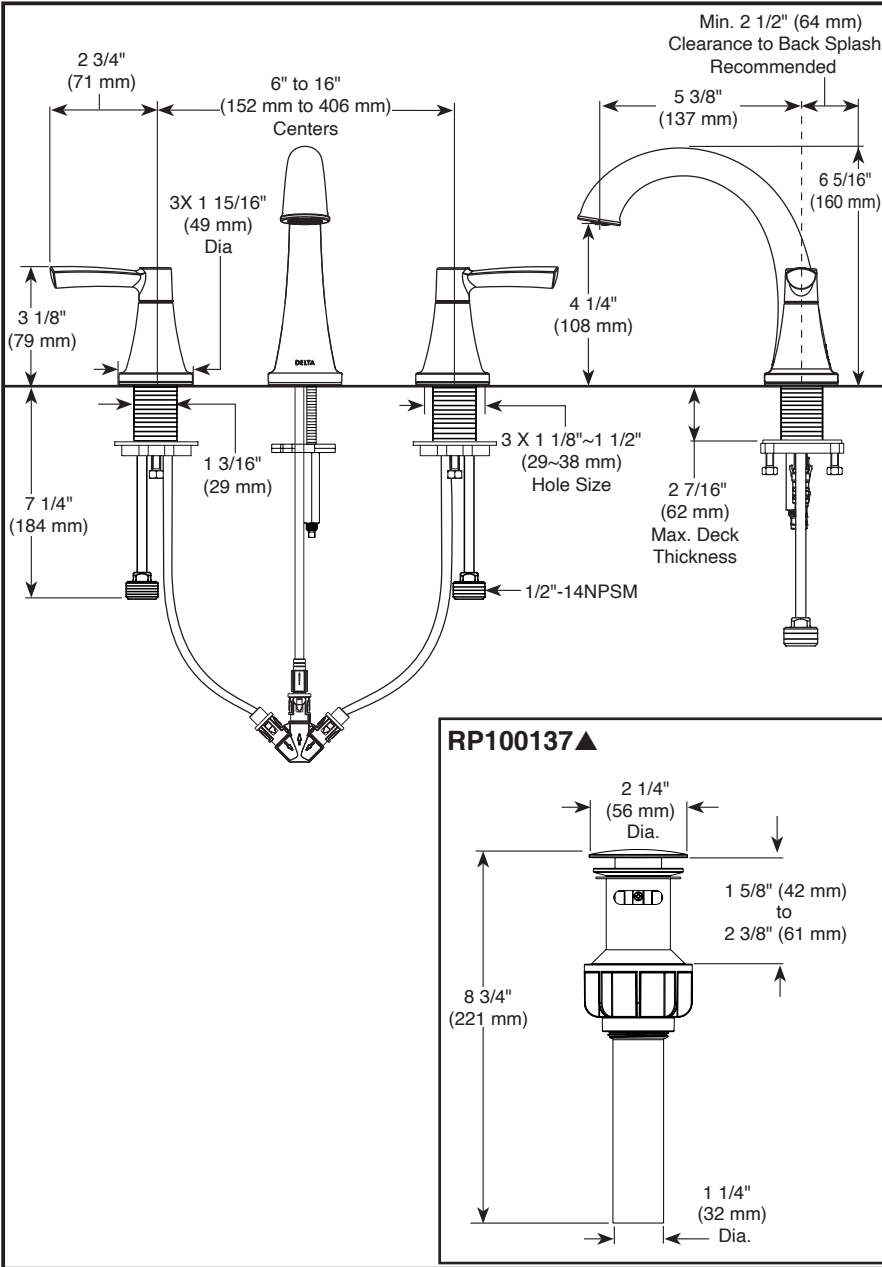

see what Delta can do™

BATHROOM FAUCET

- Casara® Bath Collection
- Two Handle Widespread Deck Mount

STANDARD SPECIFICATIONS:

- Max. flow rate 1.2 gpm @ 60 psi, 4.5 L/min @ 414 kPa
- Three-hole mount
- Solid metal end valves and spout body
- Hot and cold stems are interchangeable
- 1/4 turn handle stops
- 1/2"-14 NPSM adapters
- Control mechanism is a rotating cylinder type with stainless steel plate and 90° rotation, with replaceable non-metallic seats.
- Models have a plastic push pop-up drain with overflow and plated stopper
- Note: Standard mounting deck thickness can be extended by 1" (25mm) with RP10612

COMPLIES WITH:

- ASME A112.18.1 / CSA B125.1
- ASME A112.18.2 / CSA B125.2
- EPA WaterSense®
- ICC/ANSI A117.1 - Valve control only

▲ Designate proper finish suffix

Delta Faucet Company reserves the right (1) to make changes in specifications and materials, and (2) to change or discontinue models, both without notice or obligation. Dimensions are for reference only. See current full-line price book or www.deltafaucet.com for finish options and product availability.

DSP-L-35862LF Rev. C

Delta Faucet Company
 55 E. 111th Street, Carmel, IN 46280
 350 South Edgeware Road, St. Thomas, ON N5P 4L1
 © 2025 Delta Faucet Company