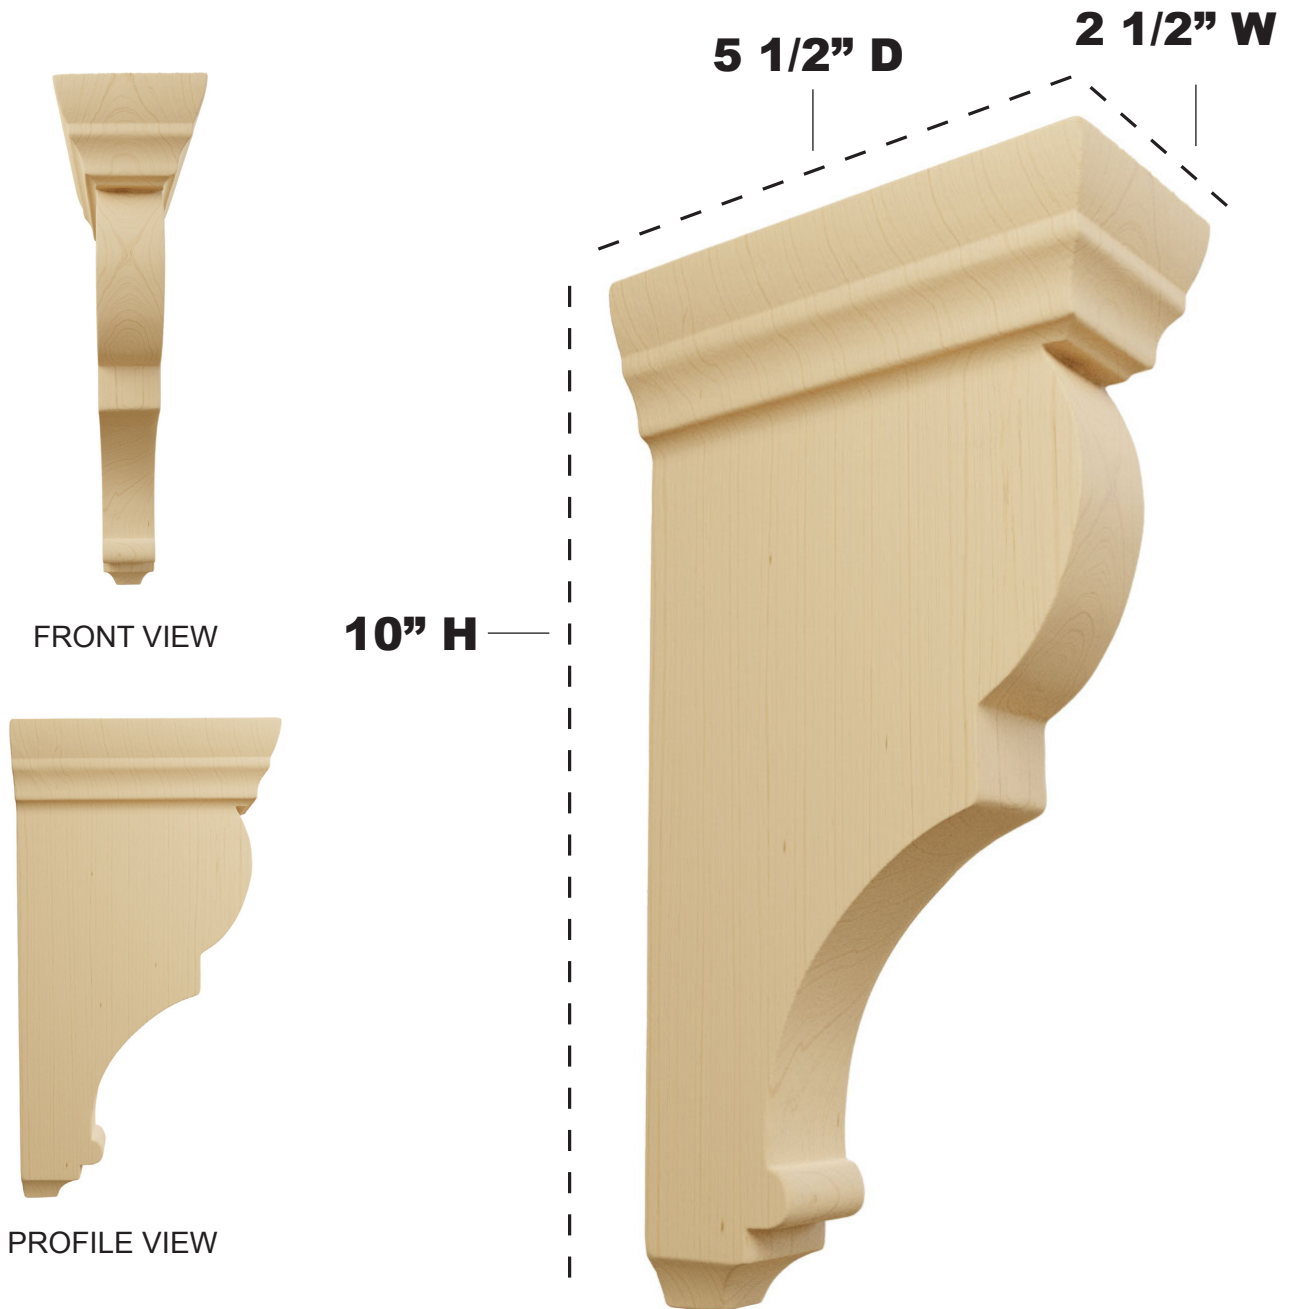

2 1/2 INCH W X 5 1/2 INCH D X 10 INCH H ROJAS CORBEL

ITEM NO.: CORW02X05X10RJ

**AVAILABLE
WOOD
SPECIES:**

ALDER

CHERRY

MAPLE

RED OAK

MAHOGANY