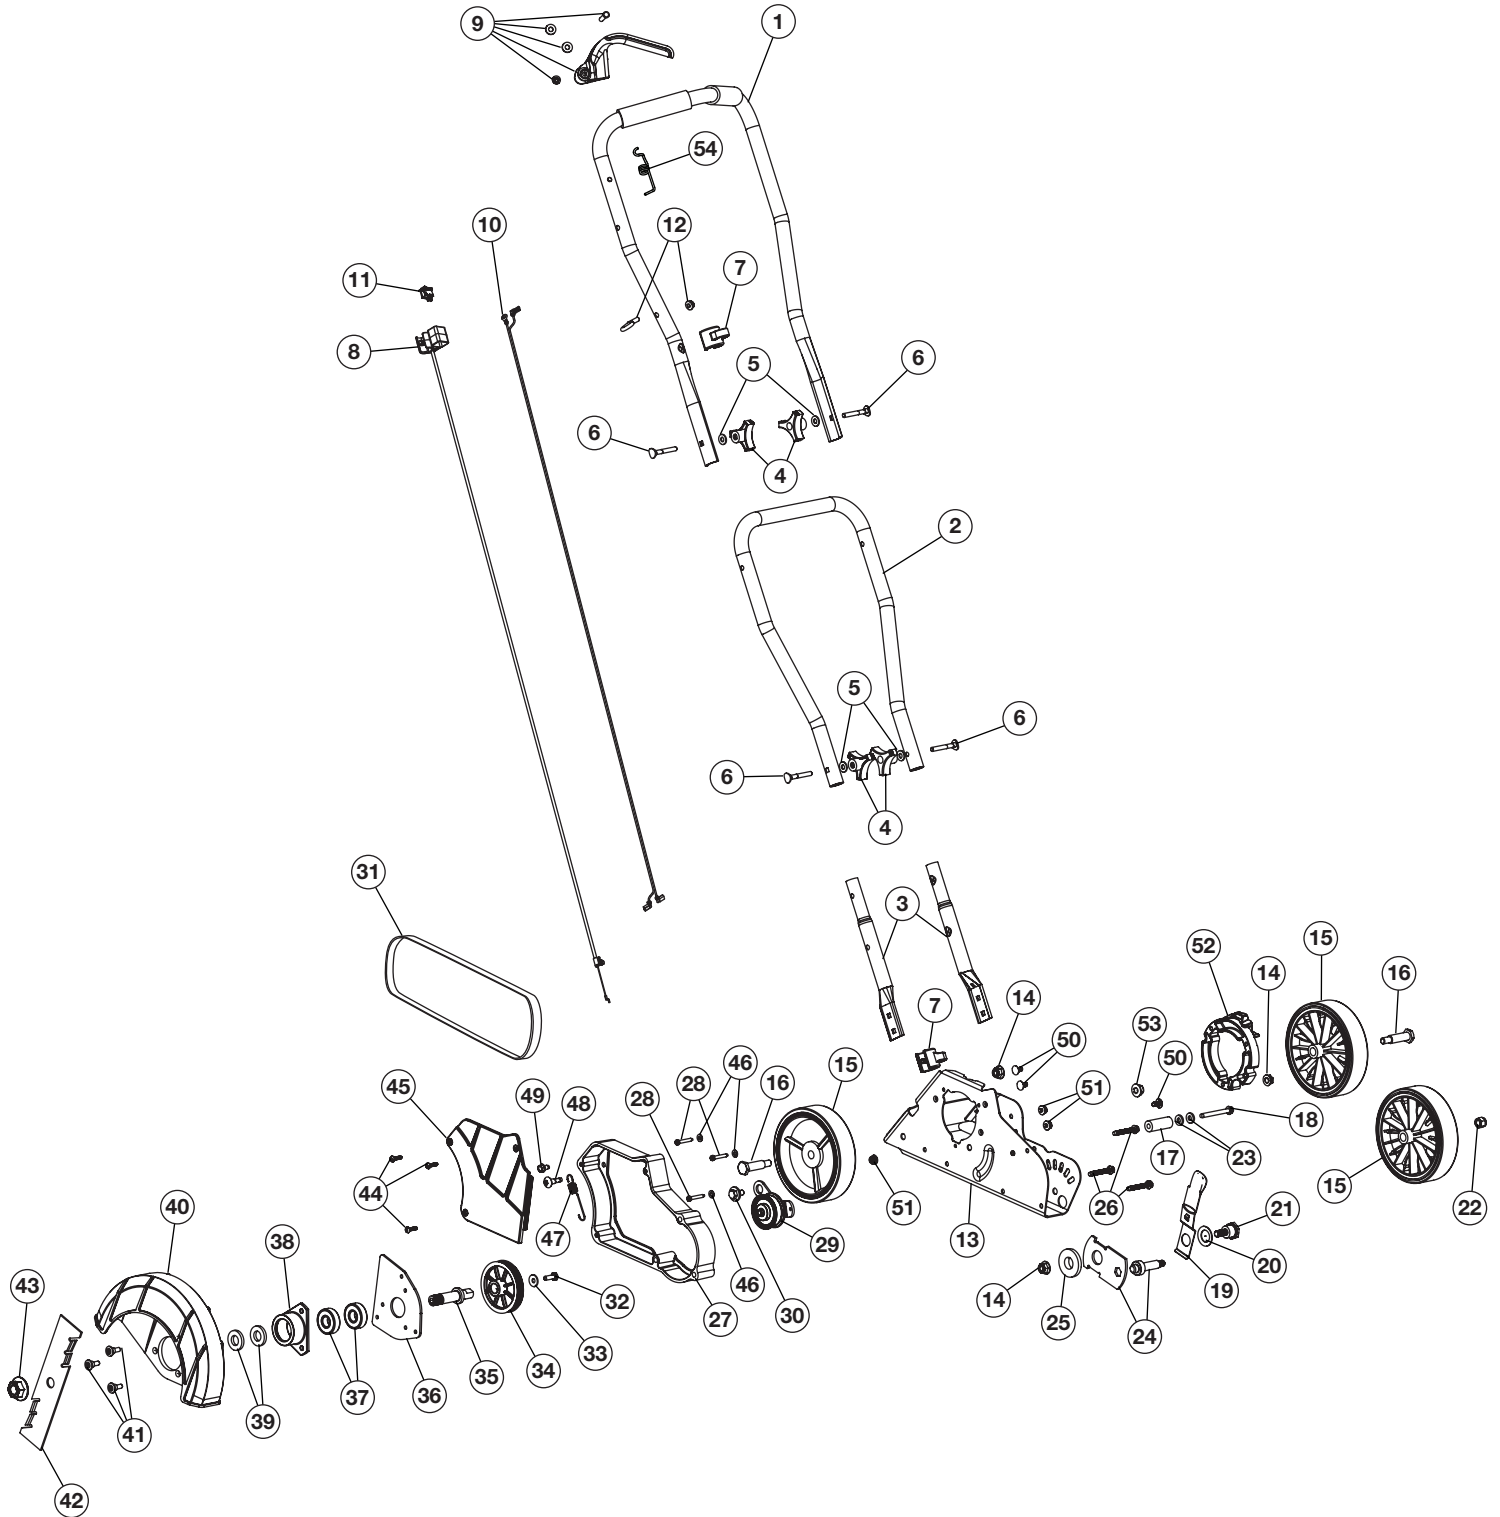

REPLACEMENT PARTS - MODEL TB516 EC

4-CYCLE LAWN EDGER

PPN 25A-516-766

REPLACEMENT PARTS - MODEL TB516 EC
4-CYCLE LAWN EDGER
PPN 25A-516-766

<u>Item</u>	<u>Part No.</u>	<u>Description</u>	<u>Item</u>	<u>Part No.</u>	<u>Description</u>
1	753-06542	Upper Handle	28	753-06559	Screw
2	753-06543	Middle Handle	29	753-05540	Idler Pulley Assembly
3	753-06544	Handle Extension	30	753-05541	Shoulder Screw
4	791-182677	Handle Knob	31	753-05560	Belt
5	791-182678	Washer	32	753-05554	Screw
6	791-182899	Bolt	33	753-05555	Washer
7	753-04429	Cable Guide	34	753-05542	Pulley
8	753-06546	Throttle Cable	35	753-05543	Blade Spindle
9	753-06592	Throttle Lever w/Hardware	36	753-05544	Spindle Plate
10	791-182665	Lead Wire	37	753-05550	Bearing
11	791-182405	On/Off Switch	38	753-05545	Bearing Cup
12	753-05524	Starter Rope Guide	39	753-05546	Washer
13	753-06593	Edger Frame	40	753-05547	Blade Guard
14	753-05525	Lock Nut	41	753-05548	Screw
15	753-05530	Wheel	42	753-06561	Edger Blade
16	753-05529	Wheel Bolt	43	753-05549	Nut
17	753-05556	Spacer	44	753-04595	Screw
18	753-05538	Spacer Screw	45	753-05552	Belt Cover
19	753-05531	Height Adjustment Lever Assembly	46	791-182451	Washer
20	753-05532	Washer	47	753-06562	Spring
21	753-05534	Shoulder Screw	48	753-06563	Bolt
22	753-05535	Nut	49	753-05528	Screw
23	753-05646	Washer	50	753-06565	Bolt
24	753-05536	Pivot Arm	51	753-05383	Nut
25	753-06287	Height Adjustment Spacer	52	753-06566	Spacer
26	753-04202	Spindle Plate Screw	53	753-06577	Nut
27	753-06556	Spindle Spacer	54	753-06636	Spring