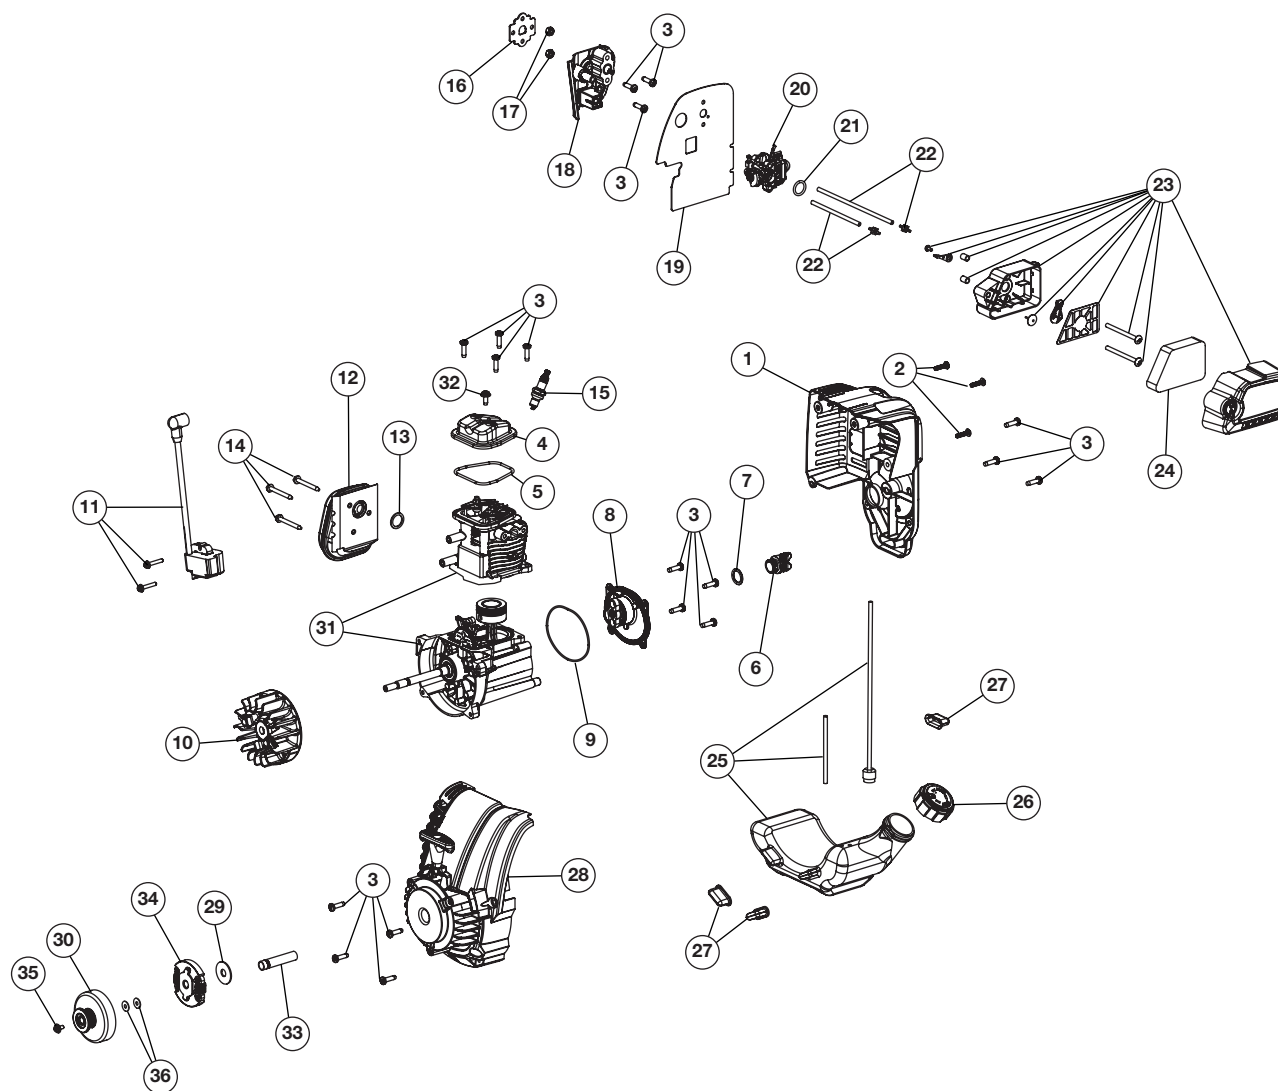

REPLACEMENT PARTS - MODEL TB516 EC 4-CYCLE LAWN EDGER

PPN 25A-516-766

Item	Part No.	Description	Item	Part No.	Description
1	753-06134	Engine Cover Assembly (includes 2 & 3)	19	753-05366	Carburetor Gasket
2	753-04595	Cover Screw	20	753-06258	Carburetor w/Primer
3	753-05377	Starter Screw	21	791-181751	O-Ring
4	753-05901	Rocker Cover	22	753-05253	Screw
5	753-05902	Rocker Cover O-Ring	23	753-06541	Air Cleaner Cover Assembly (includes 24)
6	753-05408	Oil Plug (includes 7)	24	753-05996	Air Filter
7	791-182290	Oil Plug O-Ring	25	753-06240	Fuel Tank Assembly w/Fuel Lines (includes 26)
8	753-06111	Crankcase Cover	26	753-1229	Fuel Cap
9	753-05238	Crankcase Cover O-ring	27	753-05259	Fuel Tank Pads
10	753-06221	Flywheel Assembly	28	753-06650	Starter Housing Assembly (includes 3)
11	753-05836	Module Assembly	29	791-182396	Washer
12	753-05245	Muffler Assembly (includes 13 & 14)	30	753-06573	Clutch Drum w/Pulley
13	753-05244	Muffler Gasket	31	753-06663	Shortblock Assembly (includes Crankcase, Cylinder, 3-7, 9, 11 & 15)
14	753-05246	Muffler Screw	32	791-181025	Screw
15	753-05784	Spark Plug	33	753-05078	Spacer
16	753-05247	Insulator Gasket	34	753-1238	Clutch (includes 29)
17	753-05248	Nut	35	791-182468	Screw
18	753-05249	Insulator	36	791-182569	Washer