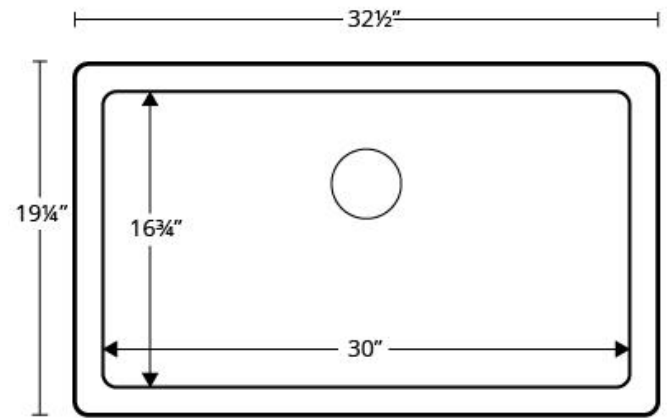

Karran quartz sinks are manufactured from durable quartz composite material that makes them incredibly tough and resilient to even the toughest daily kitchen tasks. They comprise 80% natural quartz material and 20% high performance acrylic resins. These materials provide high scratch, stain, chip and heat resistance. This model is designed to undermount in granite, quartz and solid surface countertops, and is available in a selection of 6 elegant color choices.

Series:	Quartz QU Series
Material:	80% quartz / 20% acrylic resin
Installation Type:	Undermount
Configuration:	Large single bowl
Overall dimensions:	32-1/2" x 19-1/4"
Bowl dimensions:	30" x 16-3/4" x 9"
Drain size:	3-1/2"
Min. cabinet size:	36"
Template included:	Yes
Clips included:	Yes
Finishes / Colors:	Bisque, Concrete, White, Black, Grey, Brown

Sinks are listed with IAPMO and meet the requirements of the Uniform Plumbing Code, International Plumbing Code and the National Plumbing Code of Canada.

INSTALLATION METHOD

PROJECT INFORMATION

PROJECT: _____
CONTACT: _____
DATE: _____
NOTES: _____
_____
_____

APPROVAL:

OPTIONAL ACCESSORIES

MODELS	COLOR	STRAINER	FLANGE	GRID
• QU-812-WH	White	QBSWH	QDFWH	GR-6021
• QU-812-BI	Bisque	QBSBI	QDFBI	GR-6021
• QU-812-BL	Black	QBSBL	QDFBL	GR-6021
• QU-812-BR	Brown	QBSBR	QDFBR	GR-6021
• QU-812-CN	Concrete	QBSCN	QDFCN	GR-6021
• QU-812-GR	Grey	QBSGR	QDFGR	GR-6021

We reserve the right to update product specifications without notice. Please visit karran.com for the most current specification sheets. All dimensions are accurate to 1/4". REV 10-2020