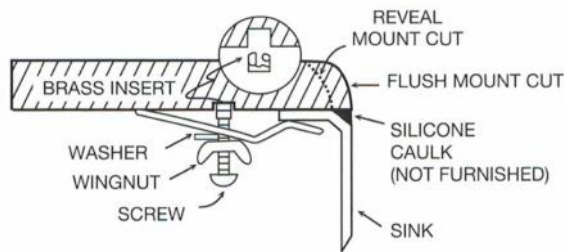

INSTALLATION METHOD

PROJECT INFORMATION

PROJECT: _____
CONTACT: _____
DATE: _____
NOTES: _____
_____
_____

APPROVAL:

OPTIONAL ACCESSORIES

MODELS	COLOR	STRAINER	FLANGE	GRID
• QU-812-WH	White	QBSWH	QDFWH	GR-6021
• QU-812-BI	Bisque	QBSBI	QDFBI	GR-6021
• QU-812-BL	Black	QBSBL	QDFBL	GR-6021
• QU-812-BR	Brown	QBSBR	QDFBR	GR-6021
• QU-812-CN	Concrete	QBSCN	QDFCN	GR-6021
• QU-812-GR	Grey	QBSGR	QDFGR	GR-6021

We reserve the right to update product specifications without notice. Please visit karran.com for the most current specification sheets. All dimensions are accurate to 1/4". REV 10-2020